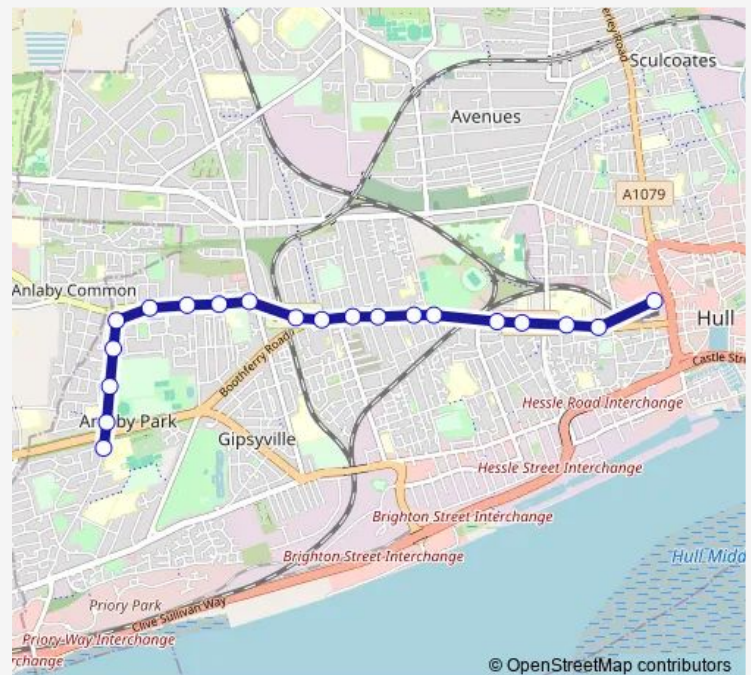

Thursday 23:53

Friday 23:53

Saturday 23:53

Sunday —

Route info

Direction: Burcott Garth

Stops: 21

Trip Duration: 0 hour 23 min

2 — Hull Interchange - Boothferry Estate

Direction

Burcott Garth — Hull Interchange

23 stops

[Open route schedule](#)

Burcott Garth

Swanage Walk

Netherton Road

Direction: Burcott Garth

Stops: 27

Trip Duration: 0 hour 23 min

Albion Street D

Hull Interchange

Direction

Hull Interchange — Sirius Academy West

20 stops

Tuesday 05:08-23:30

Wednesday 05:08-23:30

Thursday 05:08-23:30

Friday 05:08-23:30

Saturday 06:08-23:30

Sunday 07:15-22:00

Route info

Direction: Hull Interchange