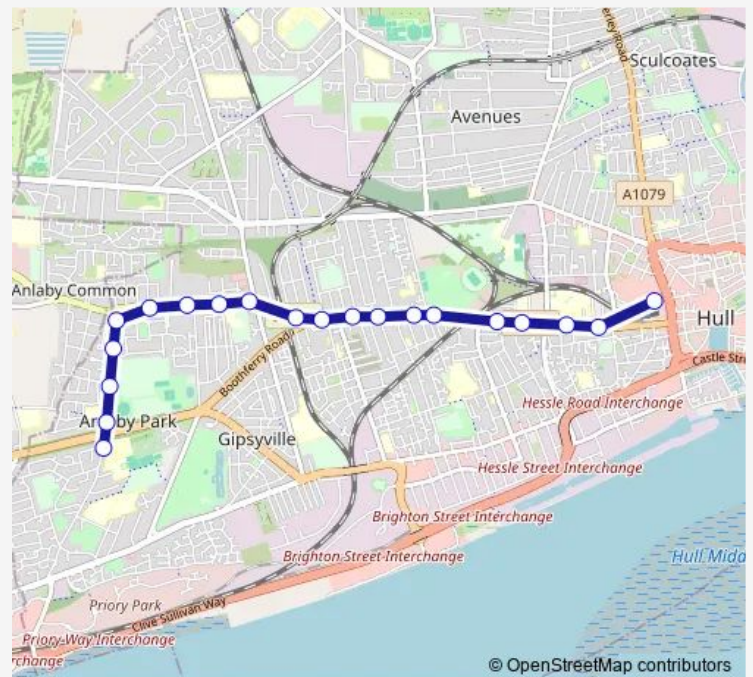

Thursday 23:53

Friday 23:53

Saturday 23:53

Sunday —

Route info

Direction: Burcott Garth

Stops: 21

Trip Duration: 0 hour 23 min

2 — Hull Interchange - Boothferry Estate

**Direction**

Burcott Garth — Hull Interchange

23 stops

[Open route schedule](#)

Burcott Garth

Swanage Walk

Netherton Road

## Direction

Hull Interchange — Sirius Academy West

20 stops

[Open route schedule](#)

Hull Interchange

Fountain Street

Hull Royal Infirmary

Coltman Street

## Route info

Direction: Hull Interchange

Stops: 20

Trip Duration: 0 hour 20 min

2 Bus time schedules and route maps are available in an offline PDF at [busmaps.com](http://busmaps.com). Use the [busmaps.com](http://busmaps.com) website to see live bus times, train schedule or subway schedule, and step-by-step directions for all public transit in Saint Andrews Quay