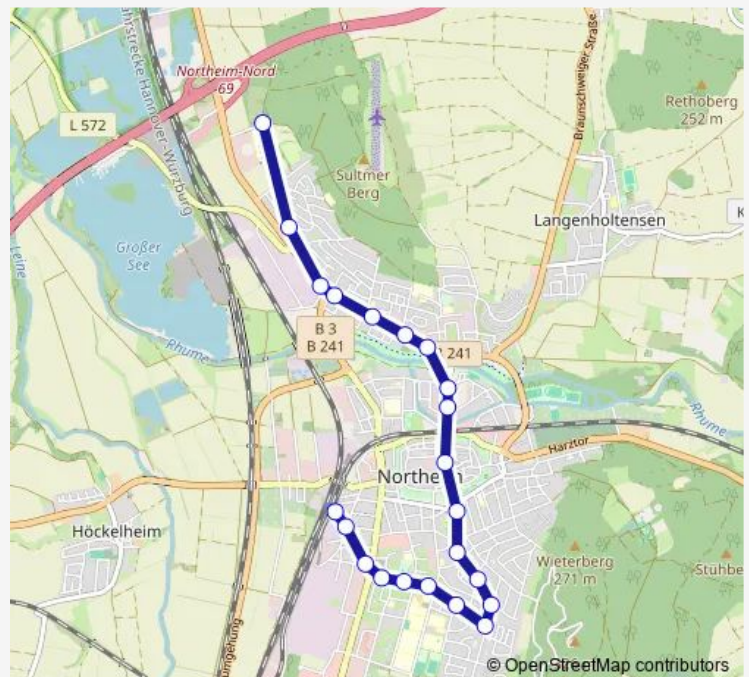

Direction

undefined — undefined

0 stops

[Open route schedule](#)

Route schedule

undefined — undefined

Monday 05:57-18:07

Tuesday 05:57-18:07

Wednesday 05:57-18:07

Thursday 05:57-18:07

Friday 05:57-18:07

Saturday 08:07-13:07

Sunday —

Route info

Direction:

Stops: 0

Trip Duration: – min

Direction

Northeim Verdistrasse — Northeim Sülbendweg

24 stops

[Open route schedule](#)

Northeim Verdistrasse

Northeim Waldschänkenweg/Krankenhaus

Northeim Tschaikowskistrasse

Route info

Direction: Northeim Verdistraße

Stops: 25

Trip Duration: 0 hour 32 min

2 Bus time schedules and route maps are available in an offline PDF at busmaps.com. Use the busmaps.com website to see live bus times, train schedule or subway schedule, and step-by-step directions for all public transit in Northeim