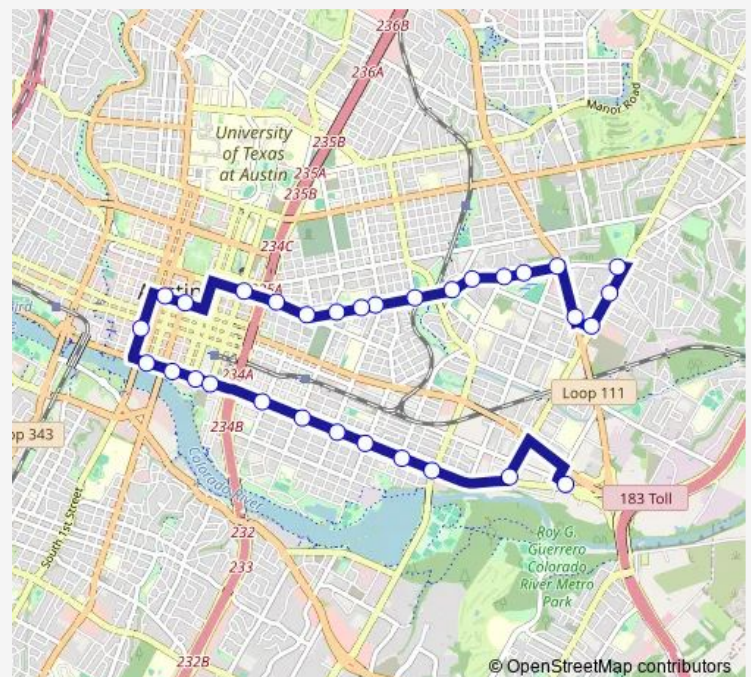

Bus 2 2-Rosewood/Cesar Chavez

[Go to website](#)

Direction

Oak Springs/Springdale — 5207 Eastside Bus Plaza Bay G

31 stops

[Open route schedule](#)

- Oak Springs/Springdale
- 1050 Springdale/Prock
- 1018 Springdale/Goodwin
- 1135 Airport/Goodwin
- 3200 Oak Springs/Airport
- 2810 Oak Springs/Webberville
- Oak Springs/Ridgeway
- 2420 Rosewood/Bedford
- 2370 Rosewood/Hargrave
- Rosewood/Chestnut
- Rosewood/Chicon
- Rosewood/Leona
- 1422 Rosewood/Angelina
- 1200 11th/Lydia
- 904 11th/Branch
- 608 11th/Red River
- 104 8th/Congress
- 216 8th/Lavaca
- Guadalupe/4th
- 215 Cesar Chavez/Lavaca
- Cesar Chavez/Brazos

Route schedule

Oak Springs/Springdale — 5207 Eastside Bus Plaza Bay G

Monday	04:57-23:56
Tuesday	04:57-23:56
Wednesday	04:57-23:56
Thursday	04:57-23:56
Friday	04:57-23:56
Saturday	06:00-23:22
Sunday	06:05-22:22

Route info

Direction: Oak Springs/Springdale

Stops: 31

Trip Duration: 0 hour 47 min

2 — 2-Rosewood/Cesar Chavez

BusMaps

421 Cesar Chavez/Trinity

515 Cesar Chavez/Red River

Wednesday 05:08-00:15⁺¹

Thursday 05:08-00:15⁺¹

Friday 05:08-00:15⁺¹

Saturday 06:13-23:43

Sunday 06:13-22:43

Route info

Direction: 5207 Eastside Bus Plaza Bay G

Stops: 31