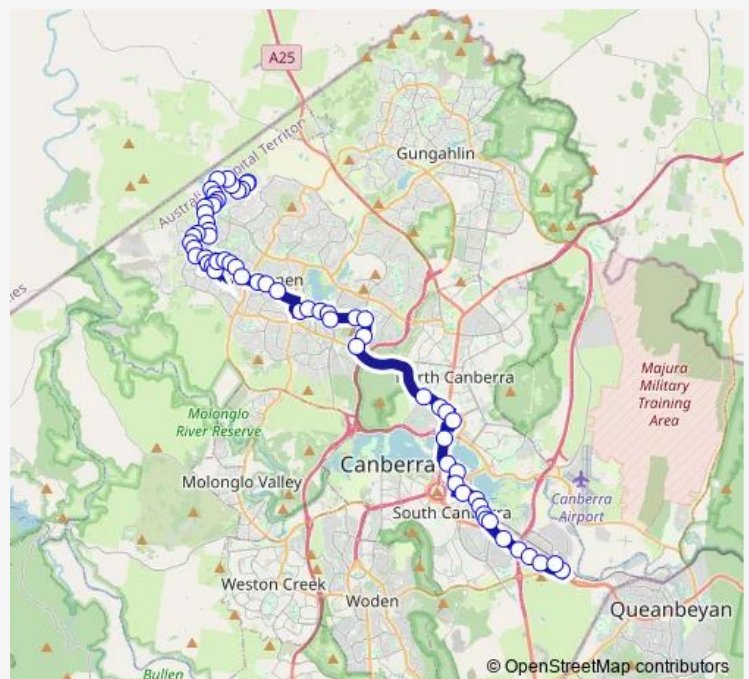

Bus 2 Fraser to Fyshwick via Belconnen & City

[Go to website](#)

Direction

Fyshwick Park & Ride Iron Knob St — Fraser West Terminus Shakespeare Cr

63 stops

[Open route schedule](#)

- Fyshwick Park & Ride Iron Knob St
- Canberra Outlet Centre Iron Knob St
- Canberra Av before Faulding St
- Canberra Av opp Geelong St
- Canberra Av after Monaro Hwy
- Canberra Av after Nyrang St
- Canberra Railway Stn Burke Cr
- Wentworth Av opp Canberra Railway Stn
- Wentworth Av before Dawes St
- Wentworth Av opp Old Bus Depot Markets
- Australian Federal Police College Brisbane Av
- Barton Bus Stn Plt 1
- Parkes Pl opp John Gorton Building
- The Treasury Building King Edward Tce
- Commonwealth Av opp Regatta Point
- Legislative Assembly London Cct
- City Interchange Plt 1
- Marcus Clarke St before Rimmer St
- ANU Barry Dr
- Haydon Dr opp North Canberra Hospital
- Haydon Dr opp CIT Bruce

Route schedule

Fyshwick Park & Ride Iron Knob St — Fraser West Terminus Shakespeare Cr

Monday	05:47-22:47
Tuesday	05:47-22:47
Wednesday	05:47-22:47
Thursday	05:47-22:47
Friday	05:47-22:47
Saturday	06:27-23:32
Sunday	07:29-20:39

Route info

Direction: Fyshwick Park & Ride Iron Knob St

Stops: 63

Trip Duration: 1 hour 27 min

2 — Fraser to Fyshwick via Belconnen & City

Radford College College St

College St opp University of Canberra

College St opp Cisac

Eastern Valley Way Bus Stn

Belconnen Interchange Plt 4

Westfield Belconnen Plt 2

Cohen St Interchange Plt 6

Southern Cross Dr before Chewings St

Southern Cross Dr before Ross Smith Cr

Southern Cross Dr after Ross Smith Cr