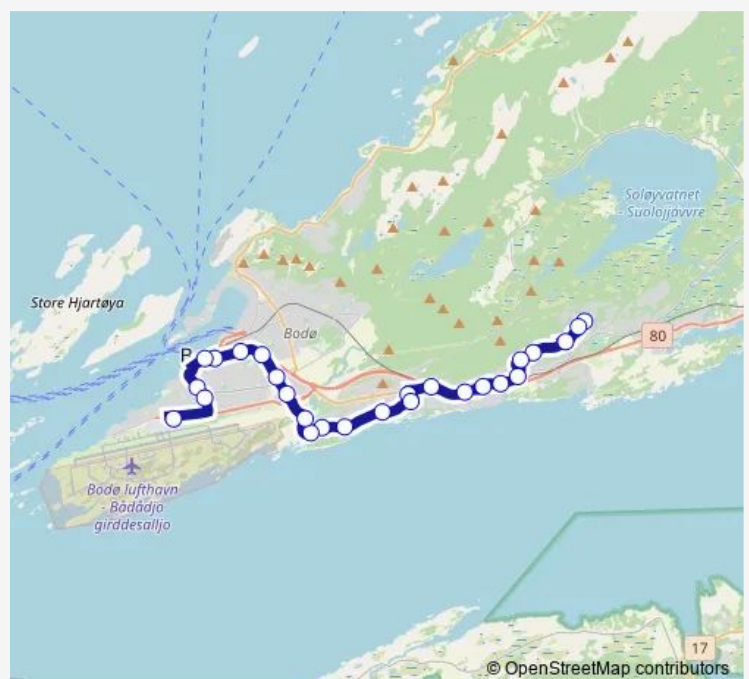

### Direction

undefined — undefined

0 stops

[Open route schedule](#)

### Route schedule

undefined — undefined

Monday	05:55-23:30
Tuesday	05:55-23:30
Wednesday	05:55-23:30
Thursday	05:55-23:30
Friday	05:55-23:30
Saturday	06:30-23:30
Sunday	07:30-23:30

### Route info

Direction:

Stops: 0

Trip Duration: – min

## Direction

Universitetet — Bodø lufthavn

26 stops

[Open route schedule](#)

Universitetet

Mørkvedtråkket

Bodin videregående skole

Limyra