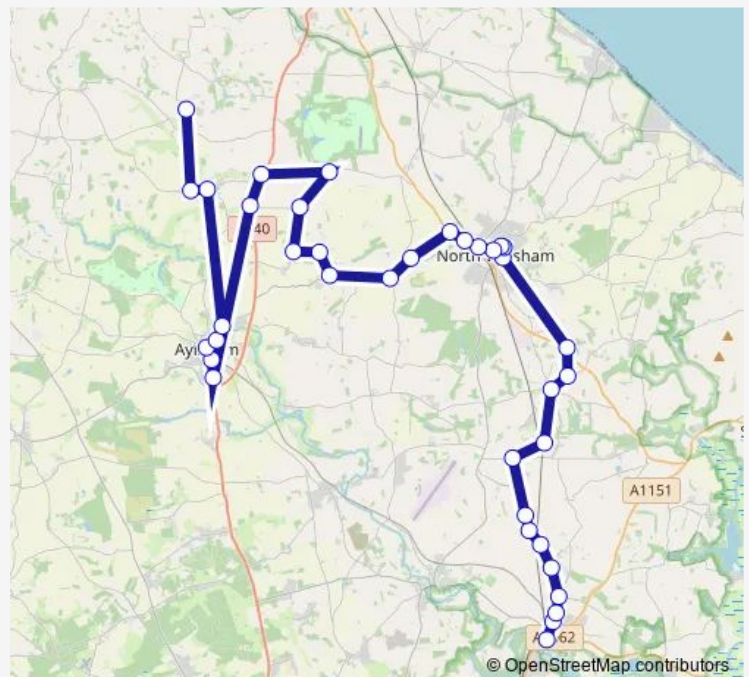

Bankside turn

Travel Hub

Kimberley Road

Bacton Road

Car Park

Cherry Tree Lane

Kingsway

Waitrose

### Route schedule

Roys Department Store — green

Monday —

Tuesday 12:27

Wednesday —

Thursday 13:00

Friday —

Saturday —

### Route info

Direction: Roys Department Store

Stops: 37

Trip Duration: 1 hour 27 min

■ 2 — Aldborough - North Walsham - Wroxham

Highfields

Bridge Road

Corner

## Route info

Direction: green

Stops: 38

Trip Duration: 1 hour 34 min

Bankside turn

Horning Road

Horning Row

Methodist Church