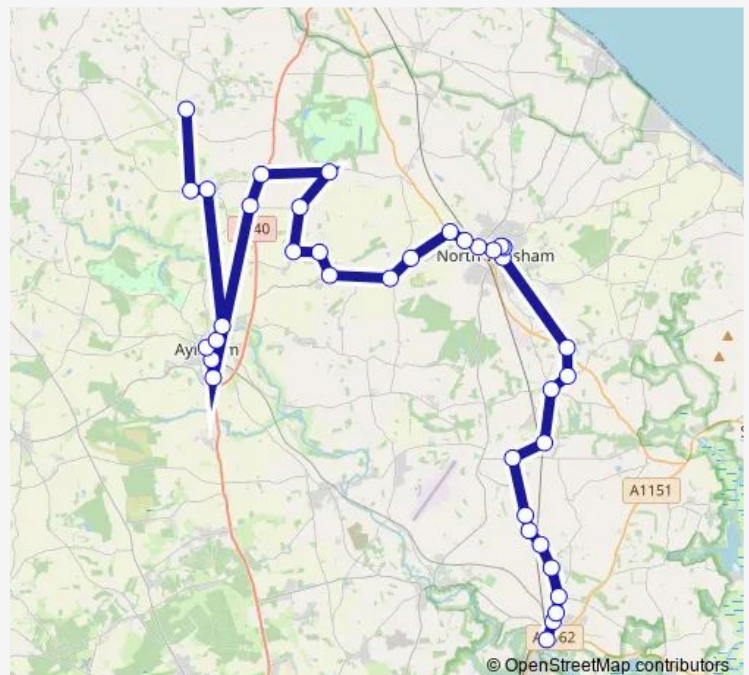

Horning Row

Horning Road

Bankside turn

Travel Hub

Kimberley Road

Bacton Road

Car Park

Cherry Tree Lane

Thursday 13:00

Friday —

Saturday —

Sunday —

Route info

Direction: Roys Department Store

Stops: 37

Trip Duration: 1 hour 27 min

Monday —

Tuesday 08:58

Wednesday —

Thursday —

Friday —

Saturday —

Sunday —

Route info

Direction: green

Stops: 38

Trip Duration: 1 hour 34 min

Bankside turn

Horning Road

Horning Row

Methodist Church

Scottow Road