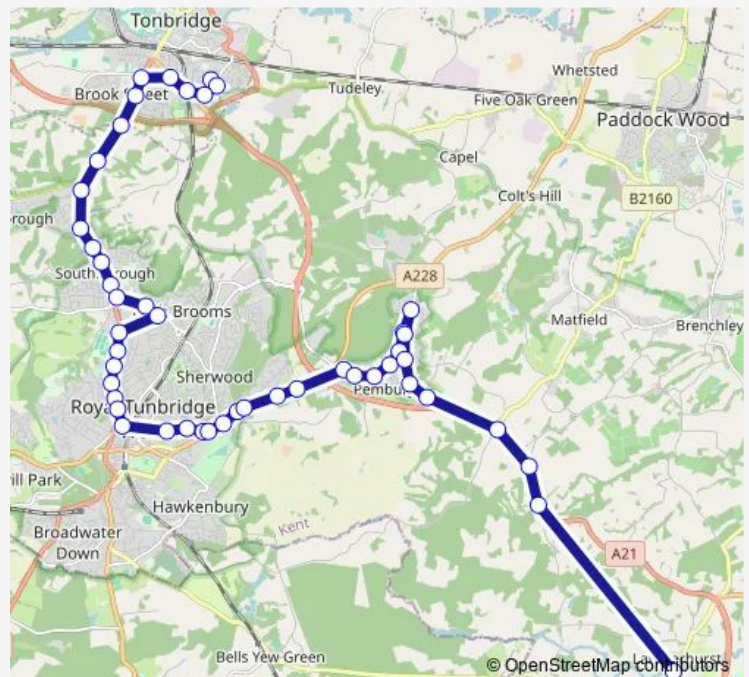

### Direction

King's Road — High Street

48 stops

[Open route schedule](#)

King's Road

Dowgate Close

Weald of Kent School

Goldsmid Road

### Route schedule

King's Road — High Street

Monday 15:35

Tuesday 15:35

Wednesday 15:35

Thursday 15:35

Friday 14:25

Saturday —

### Route info

Direction: King's Road

Stops: 48

Trip Duration: 1 hour 25 min

2 — Lamberhurst - Pembury - Tonbridge Hillview School **BusMaps**

St John's Church

Woodbury Park Road

Grosvenor Road

## Route info

Direction: High Street

Stops: 44

Trip Duration: 1 hour 20 min

Grosvenor Road

Woodbury Park Road

Culverden Down

Beltring Road