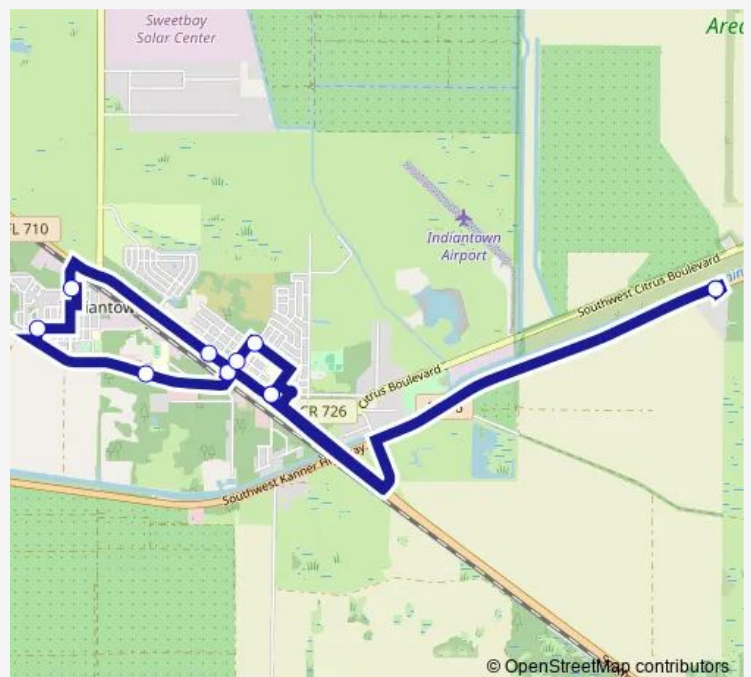

150th ST & E. Thelma Waters Ave

Trail DR & Warfield Blvd (Rines Market)

ST. Lucie Mobile Home Park

Route schedule

ST. Lucie Mobile Home Park — ST. Lucie Mobile Home Park

Monday 06:25-18:35

Tuesday 06:25-18:35

Wednesday 06:25-18:35

Thursday 06:25-18:35

Friday 06:25-18:35

Saturday —

Sunday —

Route info

Direction: ST. Lucie Mobile Home Park

Stops: 11

Trip Duration: 0 hour 35 min

Direction

Community DR @ Robert Morgade Library — ST. Lucie Mobile Home Park

2 stops

[Open route schedule](#)

Community DR @ Robert Morgade Library

ST. Lucie Mobile Home Park

Route schedule

Route info

Direction: Community DR @ Robert Morgade Library

Stops: 2

Trip Duration: 0 hour 25 min

Direction

ST. Lucie Mobile Home Park — Community DR @ Robert Morgade Library

3 stops

[Open route schedule](#)