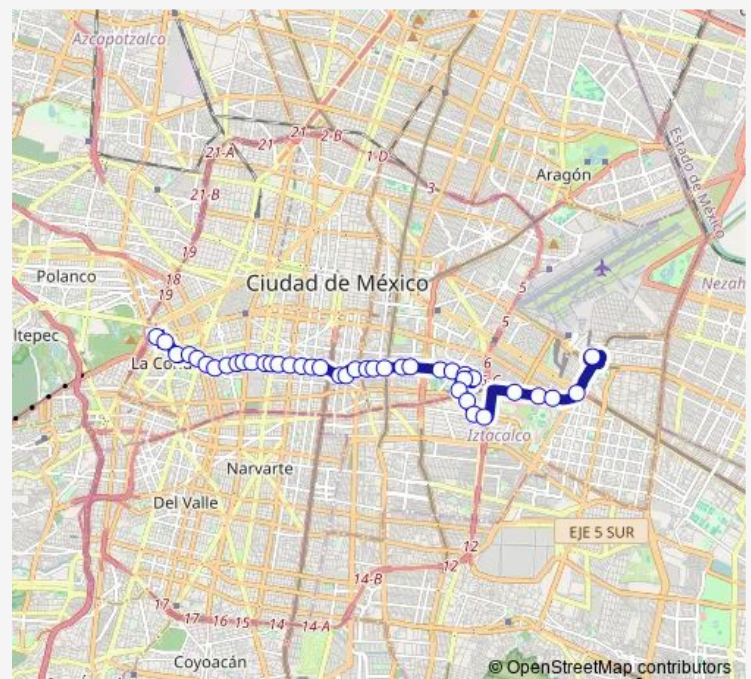

### Route schedule

Chapultepec — Pantitlán

Monday 00:00

Tuesday 00:00

Wednesday 00:00

Thursday 00:00

Friday 00:00

Saturday 00:00

### Route info

Direction: Chapultepec

Stops: 40

Trip Duration: 0 hour 51 min

2 — Corredor cero emisiones Eje 2-2A Sur

BusMaps

Callejón Resurrección

Torno