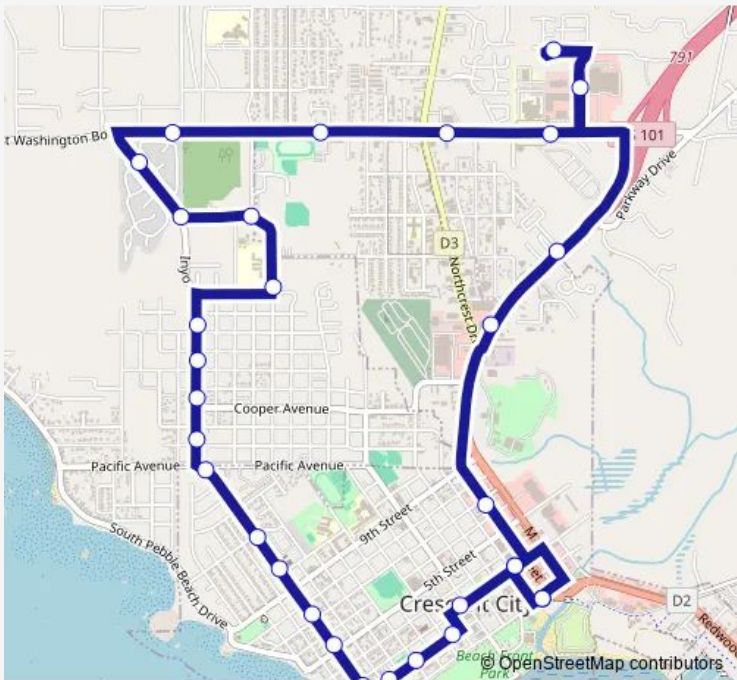

Direction
 Cultural Center Transit Hub — Cultural Center Transit Hub
 31 stops
[Open route schedule](#)

- Cultural Center Transit Hub
- Grocery Outlet (3rd between K & L)
- Triplicate (3rd & G Street)
- 2nd & G Street
- New Life Community Church (2nd & D Street)
- 2nd & B Street
- A & 3rd Street
- A & 5th Street
- A & 7th Street
- A & 10th Street
- A & Condor Street
- A & Pacific Street
- Inyo & Machen Street
- Inyo Street between Cooper & Childs
- Inyo & Keller Street
- Inyo & Mcnamara Street
- El Dorado & Hamilton
- Del Norte High School - El Dorado Street at Small Ave
- Inyo & Small (College and High School)
- Seawood West
- Seawood East (W. Washington)

Route schedule
 Cultural Center Transit Hub — Cultural Center Transit Hub

Monday	07:00-17:00
Tuesday	07:00-17:00
Wednesday	07:00-17:00
Thursday	07:00-17:00
Friday	07:00-17:00
Saturday	08:00-16:00
Sunday	—

Route info
 Direction: Cultural Center Transit Hub
 Stops: 31
 Trip Duration: 0 hour 25 min

2 — Route 2-Red A / Inyo / Dnhs/College / Wal-Mart BusMaps

School District Office (Washington & Lafayette)

Pacific Vision

Urgent Care (Washington Blvd / Leif Circle)

Walmart

Summer Park Ct

Shangri-La Trailer Court (Pacific Properties) Southbound

Shopping Center (101 South & Northcrest intersection)

US 101 (L Street) at 7th Street (Coast Central Credit Union)