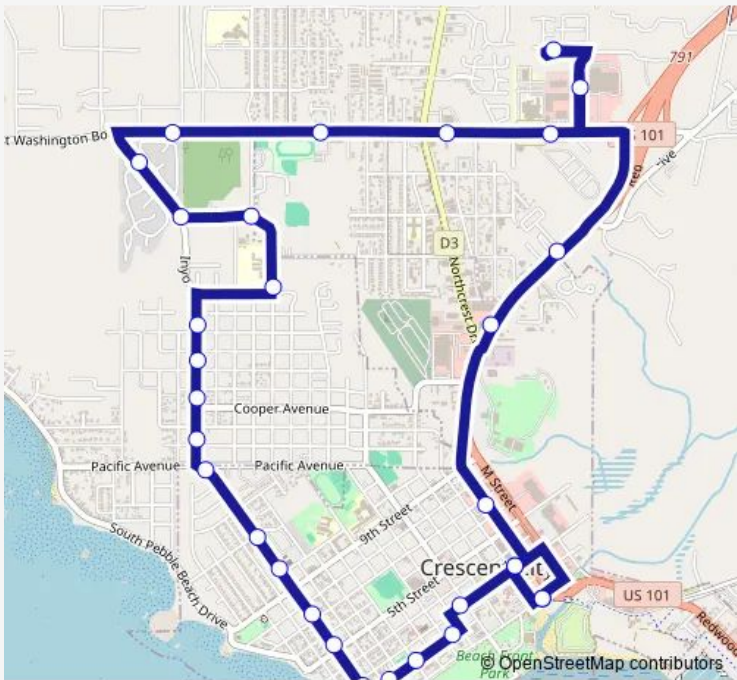

Bus 2 Route 2-Red A / Inyo / Dnhs/College / Wal-Mart

[Go to website](#)

Direction
 Cultural Center Transit Hub — Cultural Center Transit Hub
 31 stops
[Open route schedule](#)

- Cultural Center Transit Hub
- Grocery Outlet (3rd between K & L)
- Triplicate (3rd & G Street)
- 2nd & G Street
- New Life Community Church (2nd & D Street)
- 2nd & B Street
- A & 3rd Street
- A & 5th Street
- A & 7th Street
- A & 10th Street
- A & Condor Street
- A & Pacific Street
- Inyo & Machen Street
- Inyo Street between Cooper & Childs
- Inyo & Keller Street
- Inyo & Mcnamara Street
- El Dorado & Hamilton
- Del Norte High School - El Dorado Street at Small Ave
- Inyo & Small (College and High School)
- Seawood West
- Seawood East (W. Washington)

Route schedule
 Cultural Center Transit Hub — Cultural Center Transit Hub

Monday	07:00-17:00
Tuesday	07:00-17:00
Wednesday	07:00-17:00
Thursday	07:00-17:00
Friday	07:00-17:00
Saturday	08:00-16:00
Sunday	—

Route info
 Direction: Cultural Center Transit Hub
 Stops: 31
 Trip Duration: 0 hour 25 min

2 — Route 2-Red A / Inyo / Dnhs/College / Wal-Mart BusMaps

School District Office (Washington & Lafayette)

Pacific Vision

Urgent Care (Washington Blvd / Leif Circle)

Walmart

Summer Park Ct

Shangri-La Trailer Court (Pacific Properties) Southbound

Shopping Center (101 South & Northcrest intersection)

US 101 (L Street) at 7th Street (Coast Central Credit Union)