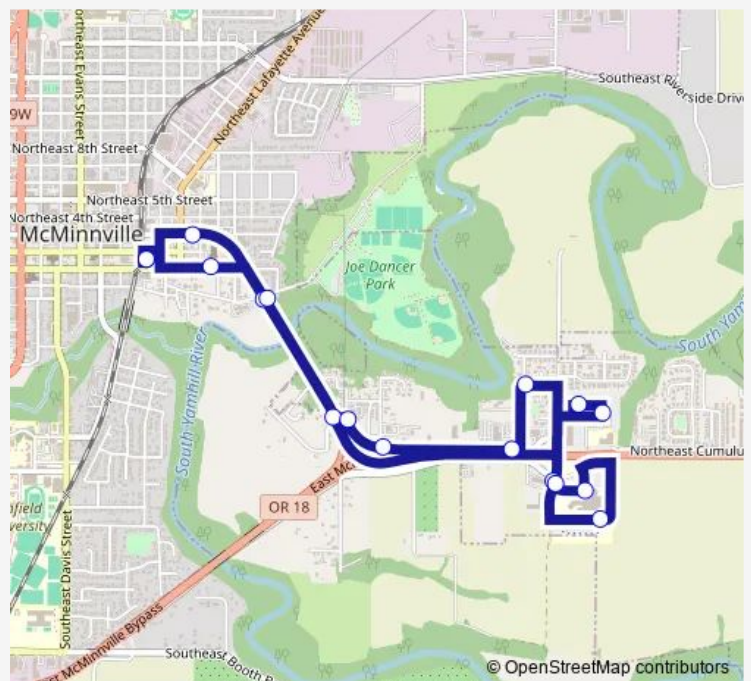

Bus 2 McMinnville - East Loop

[Go to website](#)

Direction
 McMinnville Transit Center — McMinnville Transit Center
 17 stops
[Open route schedule](#)

- McMinnville Transit Center
- EB 3rd St & Kirby (St James Church)
- EB 3 Mile Lane & Brooks
- EB 3 Mile Lane & Nehemiah
- SB Norton Ln & Hospital Driveway (The Diner)
- Willamette Valley Medical Center (Main Entrance)
- WB Stratus Ave (Wvmc Cancer Center)
- NB Norton Ln & Hospital Driveway
- Chemeketa Community College
- Department of Human Services
- WB Aaron Dr & Dunn
- WB Cumulus Ave & Dunn (Pmc)
- WB Cumulus Ave & Atlantic (Pacific Pride)
- WB Cumulus Ave & Pacific
- WB 3 Mile Lane & Brooks (Joe Dancer Park)
- WB 1st St & Logan (St James Church)
- McMinnville Transit Center

Route schedule
 McMinnville Transit Center — McMinnville Transit Center

Monday	07:01-17:11
Tuesday	07:01-17:11
Wednesday	07:01-17:11
Thursday	07:01-17:11
Friday	07:01-17:11
Saturday	—
Sunday	—

Route info
 Direction: McMinnville Transit Center
 Stops: 17
 Trip Duration: 0 hour 19 min

2 — McMinnville - East Loop

2 Bus time schedules and route maps are available in an offline PDF at busmaps.com. Use the busmaps.com website to see live bus times, train schedule or subway schedule, and step-by-step directions for all public transit in McMinnville

The schedule is provided in the local timezone. Times with "(+1)" indicate departures on the next day.

PDF file created on 2025-01-16

2024 BusMaps.com - All Rights Reserved