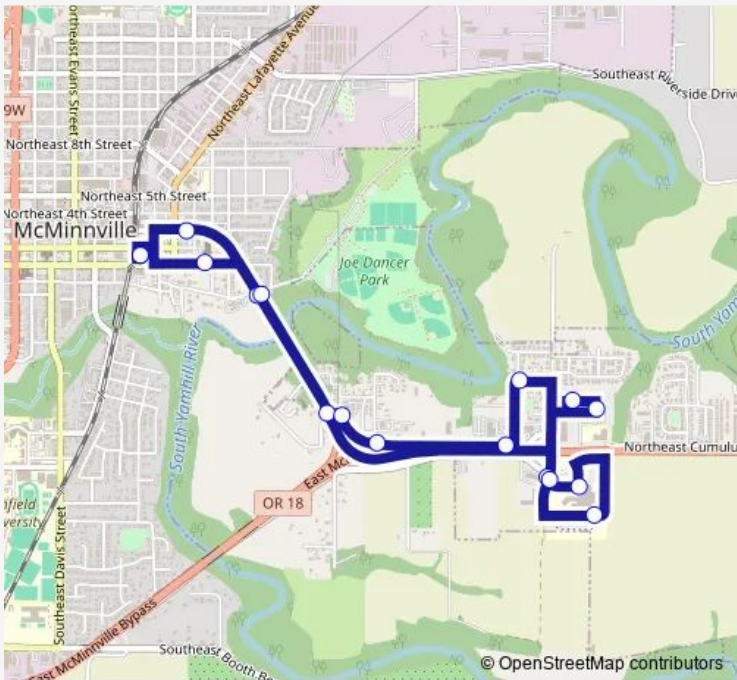

**Bus 2 McMinnville - East Loop**

[Go to website](#)

**Direction**  
 McMinnville Transit Center — McMinnville Transit Center  
 17 stops  
[Open route schedule](#)

- Mcminnville Transit Center
- EB 3rd St & Kirby (St James Church)
- EB 3 Mile Lane & Brooks
- EB 3 Mile Lane & Nehemiah
- SB Norton Ln & Hospital Driveway (The Diner)
- Willamette Valley Medical Center (Main Entrance)
- WB Stratus Ave (Wvmc Cancer Center)
- NB Norton Ln & Hospital Driveway
- Chemeketa Community College
- Department of Human Services
- WB Aaron Dr & Dunn
- WB Cumulus Ave & Dunn (Pmc)
- WB Cumulus Ave & Atlantic (Pacific Pride)
- WB Cumulus Ave & Pacific
- WB 3 Mile Lane & Brooks (Joe Dancer Park)
- WB 1st St & Logan (St James Church)
- Mcminnville Transit Center

Route schedule  
 McMinnville Transit Center — McMinnville Transit Center

Monday	07:01-17:11
Tuesday	07:01-17:11
Wednesday	07:01-17:11
Thursday	07:01-17:11
Friday	07:01-17:11
Saturday	—
Sunday	—

Route info  
 Direction: McMinnville Transit Center  
 Stops: 17  
 Trip Duration: 0 hour 19 min

2 — McMinnville - East Loop BusMaps

2 Bus time schedules and route maps are available in an offline PDF at [busmaps.com](https://busmaps.com). Use the [busmaps.com](https://busmaps.com) website to see live bus times, train schedule or subway schedule, and step-by-step directions for all public transit in McMinnville

The schedule is provided in the local timezone. Times with "(+1)" indicate departures on the next day.

PDF file created on 2025-02-26

2024 BusMaps.com - All Rights Reserved