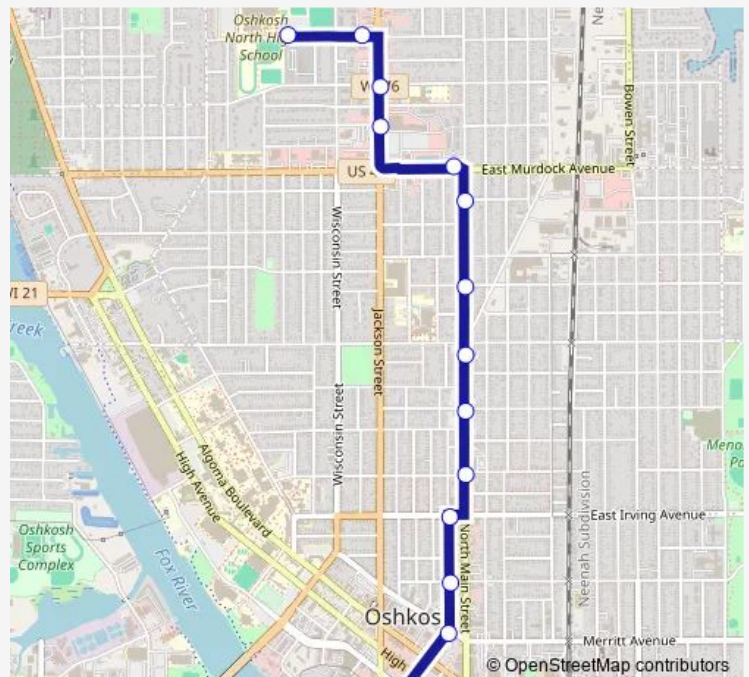

Main St. & Lincoln Ave.

Main St & Melvin Ave

1120 N Main St.

Custer Ave. & Main St.

Main St. & Huron Ave.

Murdock Ave. & Main St.

Pick N Save Jackson St

Jackson St. & Linwood Ave.

Smith Ave. & Jackson St.

North High School

### Route schedule

Downtown Transit Center — North High School

Monday 06:30-18:30

Tuesday 06:30-18:30

Wednesday 06:30-18:30

Thursday 06:30-18:30

Friday 06:30-18:30

Saturday 06:30-18:30

### Route info

Direction: Downtown Transit Center

Stops: 14

Trip Duration: 0 hour 15 min

2 — Main/Jackson

**Direction**

North High School — Downtown Transit Center

19 stops