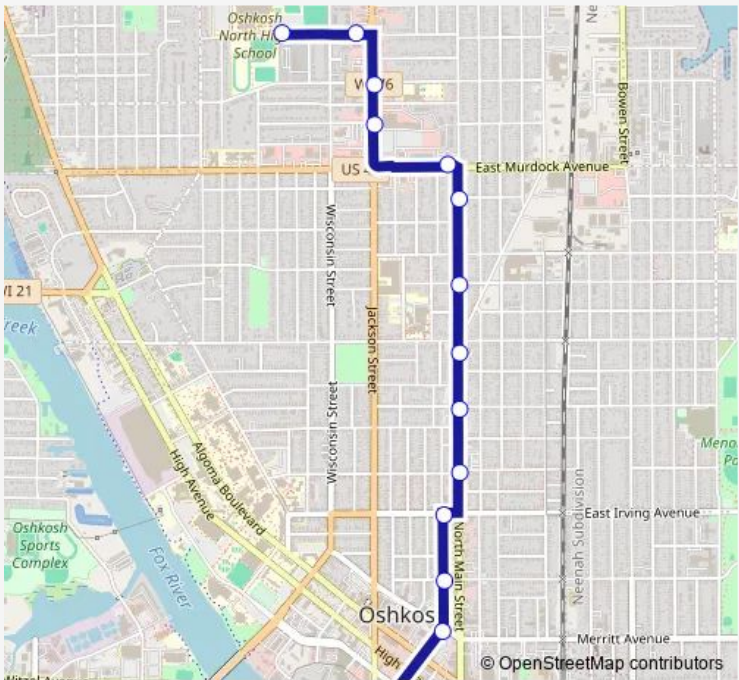

Bus 2 Main/Jackson

[Go to website](#)

Direction
 Downtown Transit Center — North High School
 14 stops
[Open route schedule](#)

- Downtown Transit Center
- Division St and Church Ave
- Divison St and Parkway Ave
- Divison St and Irving Ave
- Main St. & Lincoln Ave.
- Main St & Melvin Ave
- 1120 N Main St.
- Custer Ave. & Main St.
- Main St. & Huron Ave.
- Murdock Ave. & Main St.
- Pick N Save Jackson St
- Jackson St. & Linwood Ave.
- Smith Ave. & Jackson St.
- North High School

Route schedule
 Downtown Transit Center — North High School

Monday	06:30-18:30
Tuesday	06:30-18:30
Wednesday	06:30-18:30
Thursday	06:30-18:30
Friday	06:30-18:30
Saturday	06:30-18:30
Sunday	—

Route info
 Direction: Downtown Transit Center
 Stops: 14
 Trip Duration: 0 hour 15 min

Direction

North High School — Downtown Transit Center

19 stops

[Open route schedule](#)

North High School

Smith Ave. & Vinland St.

Vinland St. & Linwood Ave.

Linwood Ave. & Sheridan St.

Linwood Ave. & Algoma Blvd.

Murdock Ave. & Sheridan St.

Murdock Ave. & Elmwood Ave.

Murdock Ave. & Beech St.

Murdock Ave. & Western St.

Murdock Ave. & Wisconsin St.

Jackson St. & Stanely Ave.

Jackson St. & Nevada Ave.