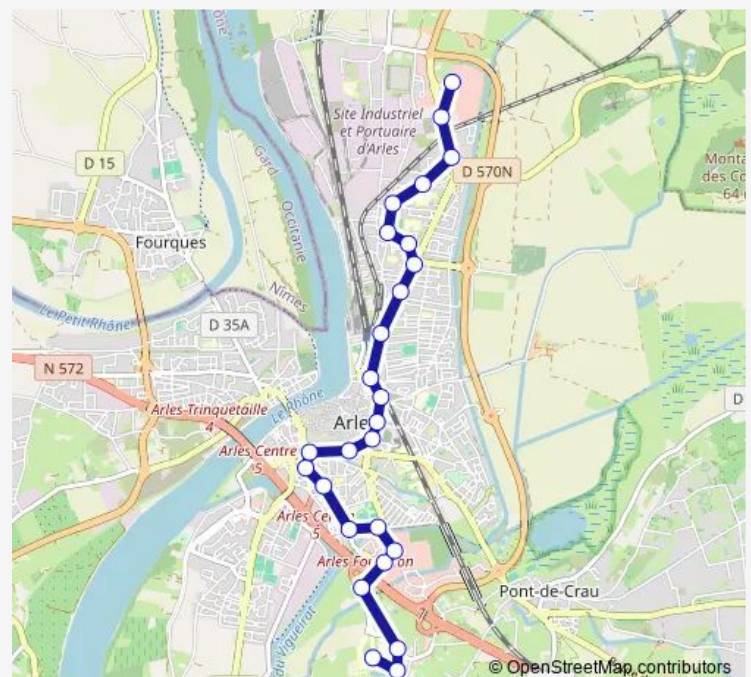

Saturday 06:00-20:20

Sunday 06:00-20:20

Route info

Direction: CC La Plaine de Montmajour

Stops: 26

Trip Duration: 0 hour 32 min

Jerez

Aire d'Accueil

Le Plateau

Le Lac

Hôpital

Direction

CC La Plaine de Montmajour — Hôpital

23 stops

[Open route schedule](#)

CC La Plaine de Montmajour

Sunday 06:25-19:45

Route info

Direction: Hôpital

Stops: 26

Trip Duration: 0 hour 30 min

2 Bus time schedules and route maps are available in an offline PDF at busmaps.com. Use the busmaps.com website to see live bus times, train schedule or subway schedule, and step-by-step directions for all public transit in Arles