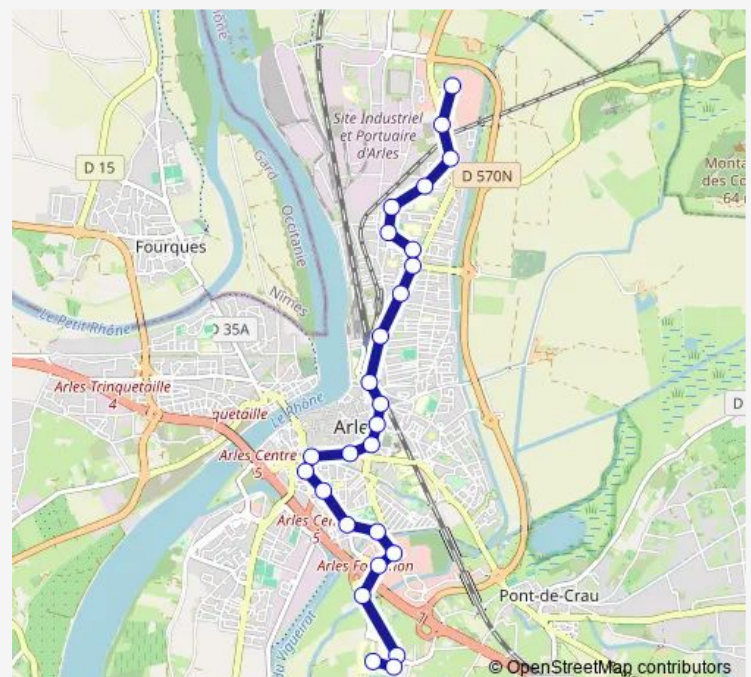

Saturday 06:00-20:20

Sunday 06:00-20:20

Route info

Direction: CC La Plaine de Montmajour

Stops: 26

Trip Duration: 0 hour 26 min

Jerez

Aire d'Accueil

Le Plateau

Le Lac

Hôpital

Direction

CC La Plaine de Montmajour — Hôpital

23 stops

[Open route schedule](#)

CC La Plaine de Montmajour

Sunday 06:25-19:45

Route info

Direction: Hôpital

Stops: 26

Trip Duration: 0 hour 35 min

2 Bus time schedules and route maps are available in an offline PDF at busmaps.com. Use the busmaps.com website to see live bus times, train schedule or subway schedule, and step-by-step directions for all public transit in Arles