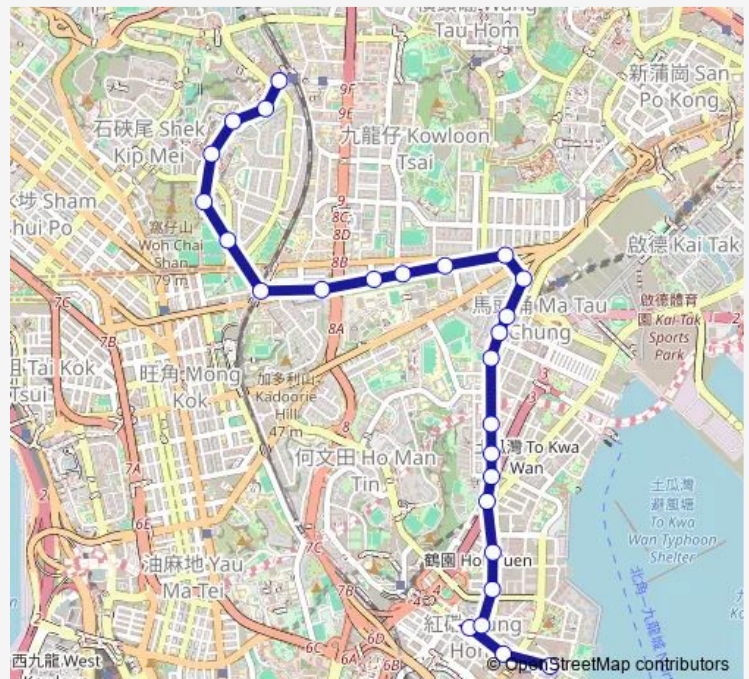

Bus 2 Whampoa Garden Public Transport Interchange - Festival Walk Public Transport Interchange

[Go to website](#)

Direction
 Whampoa Garden Public Transport Interchange — Festival Walk Public Transport Terminus|Festival Walk
 26 stops
[Open route schedule](#)

- Whampoa Garden Public Transport Interchange
- TAK MAN Street, Near King FU Building, Whampoa Estate
- Wuhu Street, Near Hung HUM Mansion
- MA TAU WAI Road, Near KA YEE Lau, KA WAI Chuen
- MA TAU WAI Road, Near Carlton Court
- MA TAU WAI Road, Near PAK Kung Street
- Chatham Road North Adjacent TO THE BUS Stop After THE Junction With Shansi Street
- MA TAU WAI Road, Near CHI Kiang Street
- MA TAU WAI Road, Near Kiang SU Street
- MA TAU WAI Road, Near LOK Shan Road
- MA TAU WAI Road, Near MA TAU WAI Road Playground
- MA TAU Chung Road, Near Everest Court
- MA TAU Chung Road, Near THE Family Planning Association OF Hong Kong
- MA TAU Chung Road, Near Argyle Street Playground
- Prince Edward Road West, Near LAN Yuen
- Prince Edward Road West, Near Edwardian Heights (Phase II)|Prince Edward Road West, Near ST. Teresa'S Hospital North Wing|Prince Edward Road West, Near Edwardian Heights (Phase II)
- Prince Edward Road West, Near Edwardian Heights (Phase II)|Prince Edward Road West, Near Edwardian

Route schedule

Whampoa Garden Public Transport Interchange — Festival Walk Public Transport Terminus|Festival Walk

Monday	06:00-22:10
Tuesday	06:00-22:10
Wednesday	06:00-22:10
Thursday	06:00-22:10
Friday	06:00-22:10
Saturday	06:00-22:10
Sunday	06:00-22:10

Route info

Direction: Whampoa Garden Public Transport Interchange
 Stops: 26
 Trip Duration: 0 hour 20 min

■ 2 — Whampoa Garden Public Transport Interchange - Festival Walk Public Transport Interchange **BusMaps**