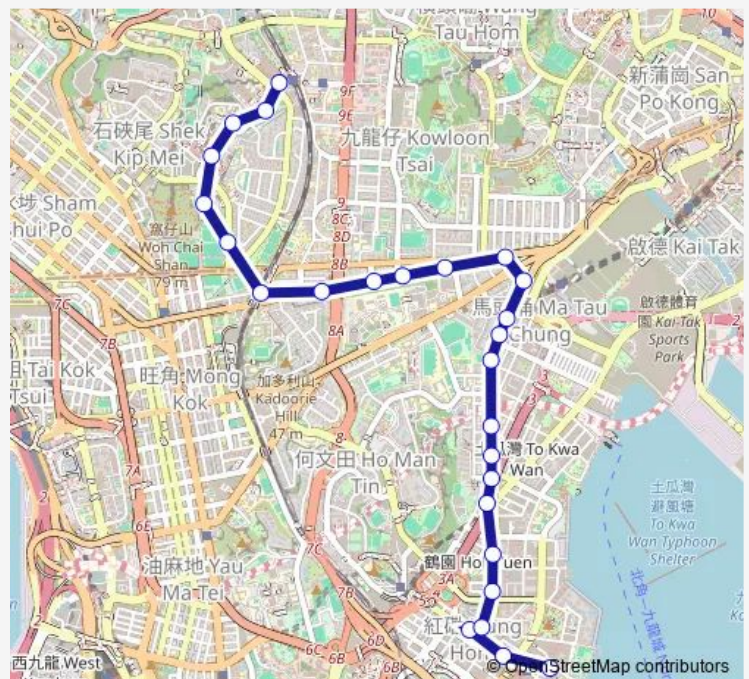

Bus 2 Whampoa Garden Public Transport Interchange - Festival Walk Public Transport Interchange

[Go to website](#)

Direction
 Whampoa Garden Public Transport Interchange — FESTIVAL WALK PUBLIC TRANSPORT TERMINUS|FESTIVAL WALK
 26 stops
[Open route schedule](#)

- Whampoa Garden Public Transport Interchange
- TAK MAN STREET, NEAR KING FU BUILDING, WHAMPOA ESTATE
- WUHU STREET, NEAR HUNG HUM MANSION
- MA TAU WAI ROAD, NEAR KA YEE LAU, KA WAI CHUEN
- MA TAU WAI ROAD, NEAR CARLTON COURT
- MA TAU WAI ROAD, NEAR PAK KUNG STREET
- CHATHAM ROAD NORTH ADJACENT TO THE BUS STOP AFTER THE JUNCTION WITH SHANSI STREET
- MA TAU WAI ROAD, NEAR CHI KIANG STREET
- MA TAU WAI ROAD, NEAR KIANG SU STREET
- MA TAU WAI ROAD, NEAR LOK SHAN ROAD
- MA TAU WAI ROAD, NEAR MA TAU WAI ROAD PLAYGROUND
- MA TAU CHUNG ROAD, NEAR EVEREST COURT
- MA TAU CHUNG ROAD, NEAR THE FAMILY PLANNING ASSOCIATION OF HONG KONG
- MA TAU CHUNG ROAD, NEAR ARGYLE STREET PLAYGROUND
- PRINCE EDWARD ROAD WEST, NEAR LAN YUEN
- PRINCE EDWARD ROAD WEST, NEAR ST. TERESA'S HOSPITAL NORTH WING|PRINCE EDWARD ROAD WEST, NEAR EDWARDIAN HEIGHTS (PHASE II)

Route schedule

Whampoa Garden Public Transport Interchange — FESTIVAL WALK PUBLIC TRANSPORT TERMINUS|FESTIVAL WALK

Monday	06:00-22:10
Tuesday	06:00-22:10
Wednesday	06:00-22:10
Thursday	06:00-22:10
Friday	06:00-22:10
Saturday	06:00-22:10
Sunday	06:00-22:10

Route info

Direction: Whampoa Garden Public Transport Interchange
 Stops: 26
 Trip Duration: 0 hour 20 min

PRINCE EDWARD ROAD WEST, NEAR EDWARDIAN HEIGHTS (PHASE II)|PRINCE EDWARD ROAD WEST, NEAR EDWARDIAN HEIGHTS (PHASE II)|PRINCE EDWARD ROAD WEST, YEE YUEN MANSION