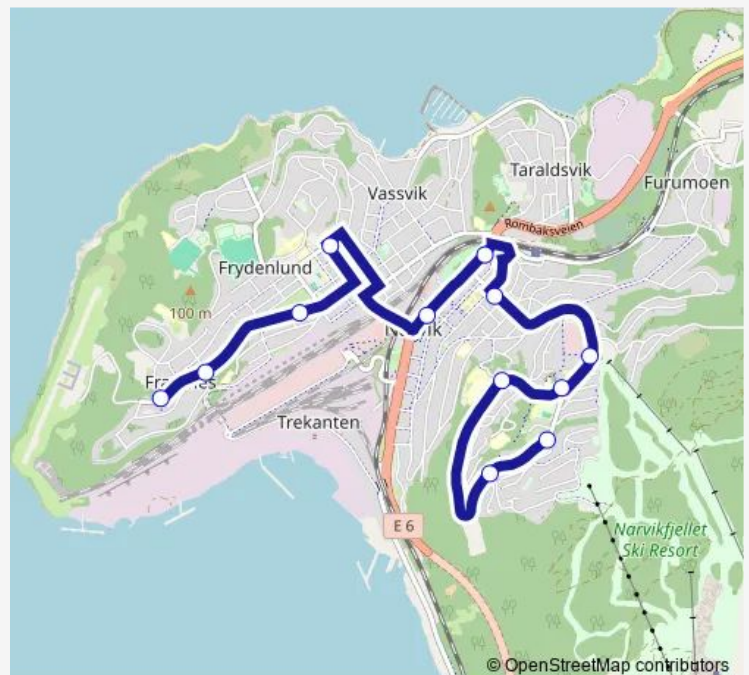

## Route schedule

Framnes torg — Bregnetunet

Monday 06:33-21:06

Tuesday 06:33-21:06

Wednesday 06:33-21:06

Thursday 06:33-21:06

Friday 06:33-21:06

Saturday 07:33-18:33

## Route info

Direction: Framnes torg

Stops: 12

Trip Duration: 0 hour 15 min

■ 2 — Framnes - Universitetet

**BusMaps**