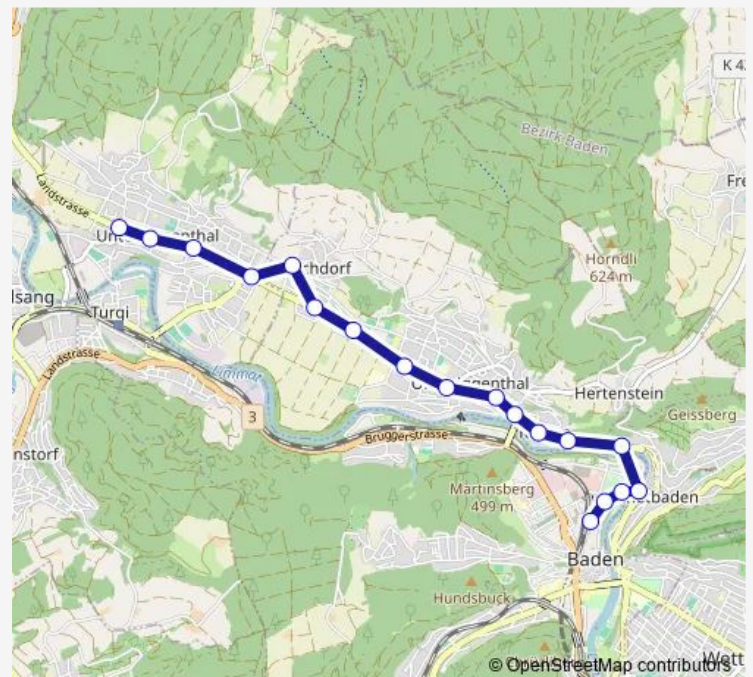

Bus 2 B 2

[Go to website](#)

Direction

Untersiggenthal, Mühleweg — Baden, Bahnhof Ost

18 stops

[Open route schedule](#)

Untersiggenthal, Mühleweg

Untersiggenthal, Gemeindehaus

Untersiggenthal, Spiracher

Untersiggenthal, Schönegg

Kirchdorf AG, Dorf

Kirchdorf AG, Landstrasse

Kirchdorf AG, Aesch

Nussbaumen AG, Landschreiber

Nussbaumen AG, Markthof

Nussbaumen AG, Breite

Rieden AG, Boldi

Rieden AG, Limmatsteg

Rieden AG, Alte Landstrasse

Ennetbaden, Goldwand

Ennetbaden, Schiefe Brücke

Baden, Freihof

Baden, Grand Casino

Baden, Bahnhof Ost

Route schedule

Untersiggenthal, Mühleweg — Baden, Bahnhof Ost

Monday	19:58-00:14⁺¹
Tuesday	19:58-00:14⁺¹
Wednesday	19:58-00:14⁺¹
Thursday	19:58-00:14⁺¹
Friday	19:58-00:14⁺¹
Saturday	18:58-00:14⁺¹
Sunday	—

Route info

Direction: Untersiggenthal, Mühleweg

Stops: 18

Trip Duration: 0 hour 18 min

■ 2 — B 2

BusMaps