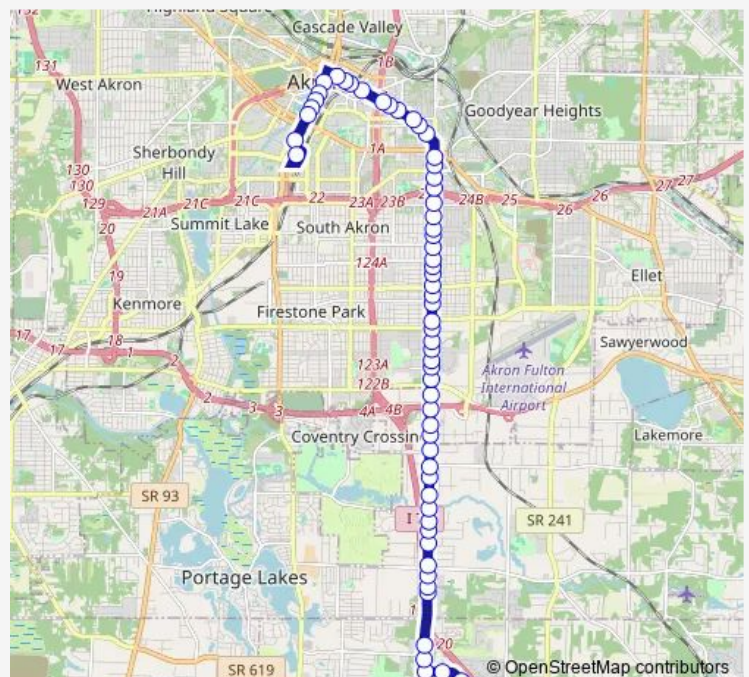

### Direction

RKP Transit Center — Interstate Pkwy Turnaround

58 stops

[Open route schedule](#)

RKP Transit Center

S. Broadway @ Depot Apartments

S. Broadway & E. Butchel Ave

S. Broadway St & E. State St

S. Arlington St & 2nd Ave

### Route schedule

RKP Transit Center — Interstate Pkwy Turnaround

Monday 05:30-23:30

Tuesday 05:30-23:30

Wednesday 05:30-23:30

Thursday 05:30-23:30

Friday 05:30-23:30

Saturday 06:00-22:00

### Route info

Direction: RKP Transit Center

Stops: 58

Trip Duration: 0 hour 37 min

2 — Arlington

S. Arlington St & Fifth Ave

S. Arlington St & Sixth Ave

S. Arlington St & 7th Ave