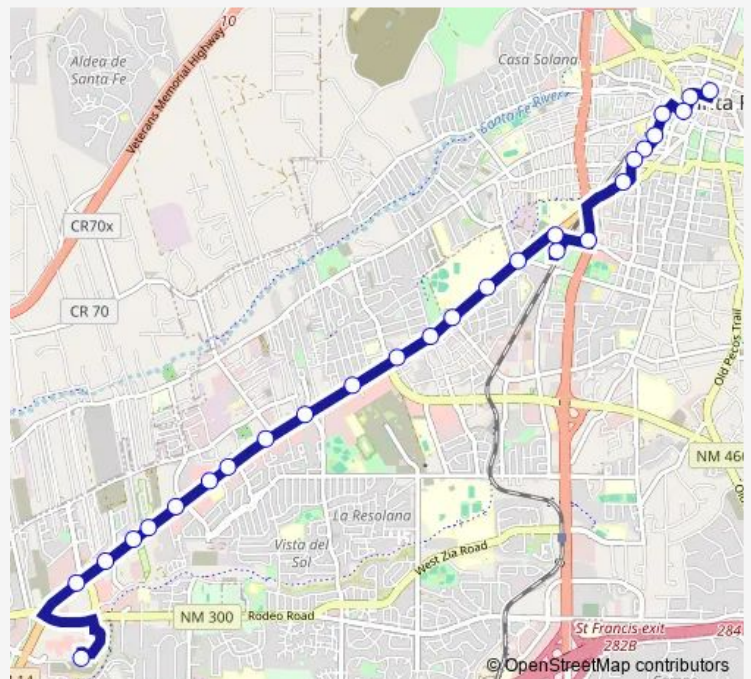

Saturday 08:25-17:25

Sunday 08:25-17:25

Route info

Direction: Downtown Transit Center

Stops: 27

Trip Duration: 0 hour 27 min

2 — Downtown - Guadalupe - Cerrillos - Santa Fe Pl

Cerrillos @ Richards Ob

Cerrillos @ Trailer Ranch Ob

Cerrillos @ Atocha Ob

Cerrillos @ Vegas Verdes Ob

Cerrillos @ Zafarano Ob

Santa Fe Place

Direction

Santa Fe Place — Downtown Transit Center

35 stops

[Open route schedule](#)

Santa Fe Place

SFP Perimeter Road @ Wagon Road Ob

SFP Perimeter Road @ West Entrance Ib

Cerrillos @ Santa Fe Place Ib

Cerrillos @ Rodeo Ib

Cerrillos @ Zafarano Ib

Cerrillos @ Vegas Verdes Ib

Friday 05:30-21:45

Saturday 08:45-19:15

Sunday 08:45-18:15

Route info

Direction: Santa Fe Place

Stops: 35

Trip Duration: 0 hour 29 min

South Capitol Station