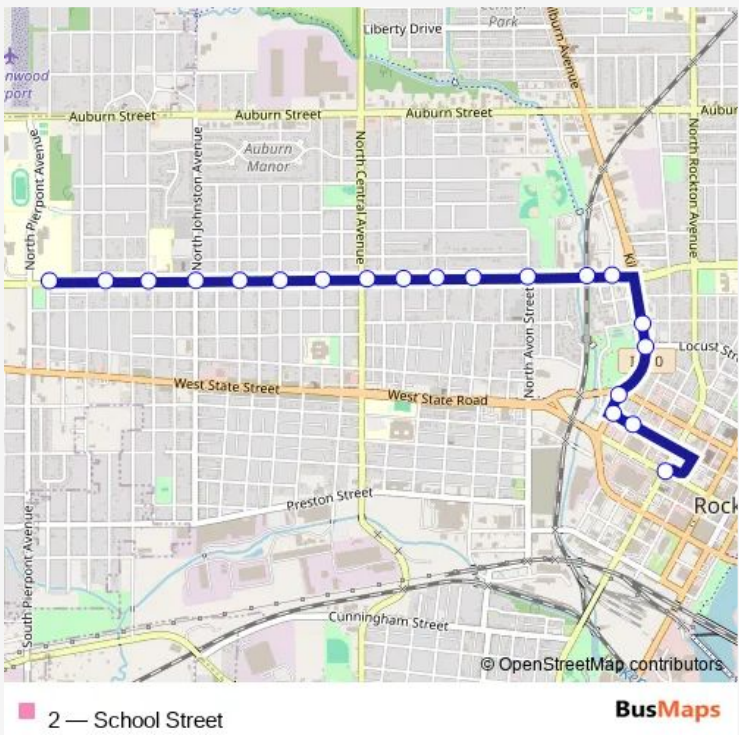

Bus 2 School Street

[Go to website](#)

Direction
 Downtown Transfer Center — School St Carbaugh-N-Outbound
 20 stops
[Open route schedule](#)

- Downtown Transfer Center
- Mulberry Horsman-NEC-Outbound
- Mulberry Kilburn-NEC-Outbound
- Kilburn Jefferson-SEC-Outbound
- Kilburn Locust-SEC-Outbound
- Kilburn Acorn-SEC-Outbound
- School St Lee-NEC-Outbound
- School St RR Tracks-NEC-Outbound
- School St Avon-NEC-Outbound
- School St Forest-N-Outbound
- School St Furman-NEC-Outbound
- School St Irving-N-Outbound
- School St Central-NEC-Outbound
- School St Sunset-NEC-Outbound
- School St Royal-NEC-Outbound
- School St Alliance-NEC-Outbound
- School St Johnston-NEC-Outbound
- School St Day-NEC-Outbound
- School St Bayliss-NEC-Outbound
- School St Carbaugh-N-Outbound

Route info
 Direction: Downtown Transfer Center
 Stops: 20
 Trip Duration: 0 hour 10 min

Direction

School St Carbaugh-N-Outbound — Downtown Transfer Center Berth N

22 stops

[Open route schedule](#)

School St Carbaugh-N-Outbound

Direction: School St Carbaugh-N-Outbound

Stops: 22

Trip Duration: 0 hour 15 min

Direction

School St Carbaugh-N-Outbound — Downtown Transfer Center

22 stops

[Open route schedule](#)

School St Carbaugh-N-Outbound

Direction: School St Carbaugh-N-Outbound

Stops: 22

Trip Duration: 0 hour 15 min

Direction

School St Carbaugh-N-Outbound — Downtown Transfer Center Berth B

22 stops

[Open route schedule](#)

School St Carbaugh-N-Outbound