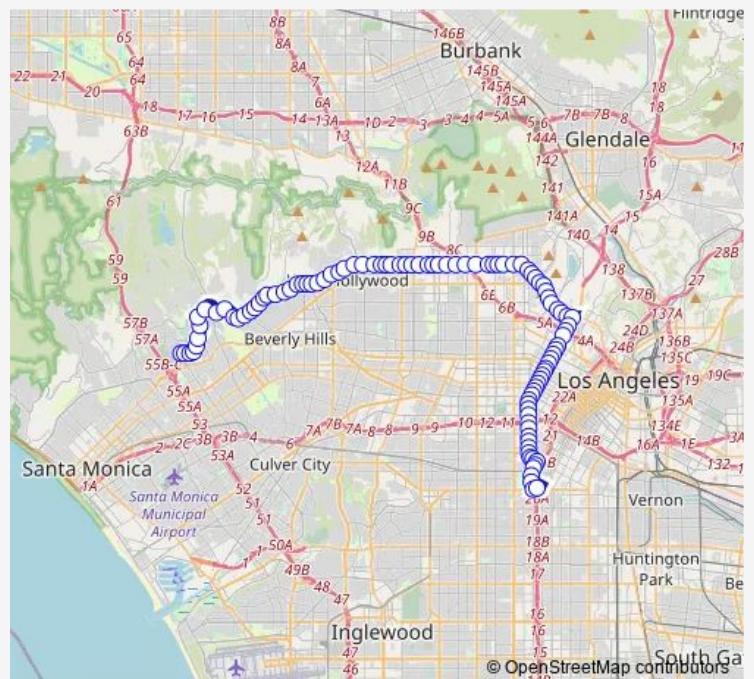

### Route info

Direction: Le Conte / Broxton

Stops: 101

Trip Duration: 1 hour 57 min

■ 2 — Metro Local Line

Sunset / Alta

Sunset / Cory

Sunset / Doheny Drive

Sunset / Hammond

Sunset / San Vicente

Sunset / Horn

Sunset / Sunset Plaza

Sunset / La Cienega

Sunset / Kings

Sunset / Sweetzer

Sunset / Crescent Heights