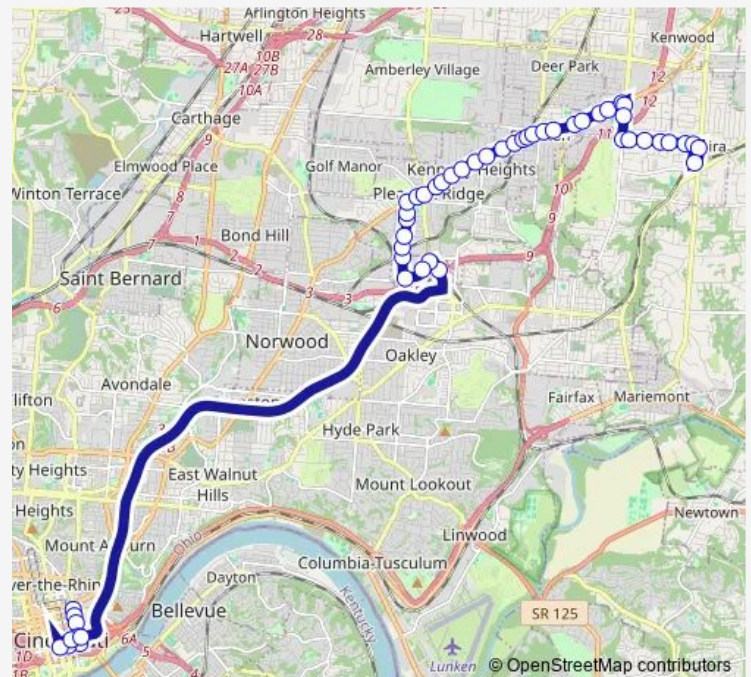

Thursday 16:03-17:32

Friday 16:03-17:32

Saturday —

Sunday —

Route info

Direction: Sycamore ST & Court St

Stops: 50

Trip Duration: 0 hour 52 min

2 — Madeira Commuter

Montgomery RD & Woodmont Ave

Montgomery RD & Grand Vista Ave

Montgomery RD & Robison Rd

Montgomery RD & Beechview Cir

Montgomery RD & Tyne Ave

Montgomery RD & Mchugh Pl

Montgomery RD & Hampton Dr

Montgomery RD & Ravenal Ct

Montgomery RD & Kennedy Ave

Route schedule

Madeira Dawson RD Layover — Government Square Area H

Monday 06:39-07:59

Tuesday 06:39-07:59

Wednesday 06:39-07:59

Thursday 06:39-07:59

Friday 06:39-07:59

Saturday —

Sunday —

Route info

Direction: Madeira Dawson RD Layover

Stops: 46

Trip Duration: 0 hour 41 min

Montgomery RD & Tyne Ave