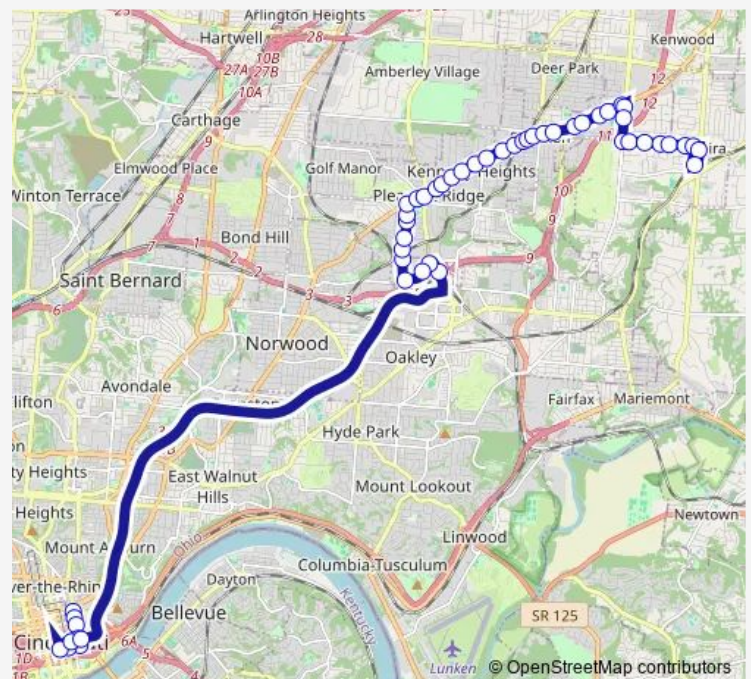

Thursday 16:03-17:32

Friday 16:03-17:32

Saturday —

Sunday —

Route info

Direction: Sycamore ST & Court St

Stops: 50

Trip Duration: 0 hour 52 min

2 — Madeira Commuter

Montgomery RD & Woodmont Ave

Montgomery RD & Grand Vista Ave

Montgomery RD & Robison Rd

Montgomery RD & Beechview Cir

Montgomery RD & Tyne Ave

Montgomery RD & Mchugh Pl

Montgomery RD & Hampton Dr

Montgomery RD & Ravenal Ct

Montgomery RD & Kennedy Ave

Route schedule

Madeira Dawson RD Layover — Government Square Area H

Monday 06:39-07:59

Tuesday 06:39-07:59

Wednesday 06:39-07:59

Thursday 06:39-07:59

Friday 06:39-07:59

Saturday —

Sunday —

Route info

Direction: Madeira Dawson RD Layover

Stops: 46

Trip Duration: 0 hour 41 min

Montgomery RD & Tyne Ave