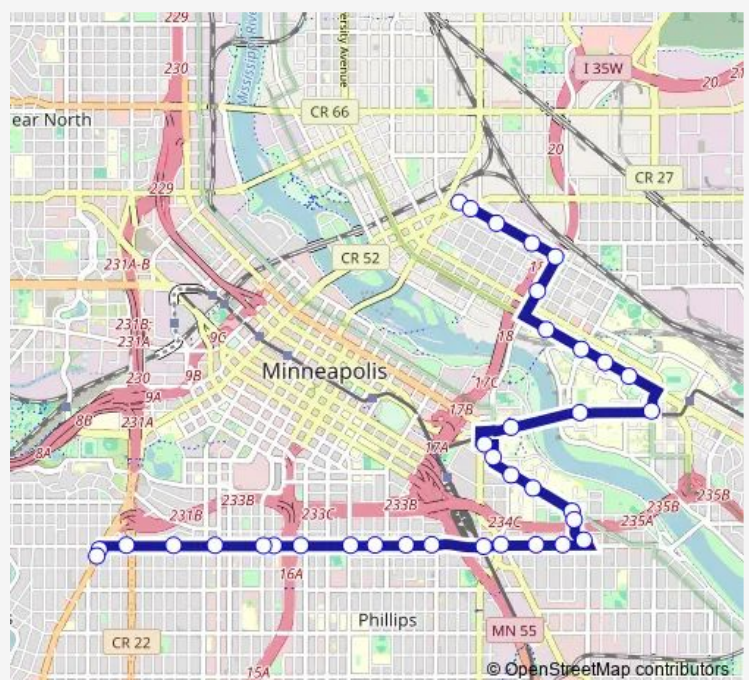

Franklin Ave E & Bloomington Ave S

Franklin Ave E & Franklin Station

Franklin Ave E & Minnehaha Ave

Franklin Ave E & 22nd Ave S

Franklin Ave E & 24th Ave S

26th Ave S & Seward Tower West

Riverside Ave & 25th Ave S

Riverside Ave & 23rd Ave S

Riverside Ave & 20th Ave S

Cedar Ave S & 3rd St S

Washington Ramp & Cedar Ave S

Route schedule

Dupont Ave S & 22nd St E / Franklin Ave — Ontario St SE & Beacon St

Monday 04:44

Tuesday 04:44

Wednesday 04:44

Thursday 04:44

Friday 04:44

Saturday 04:37-18:03

Sunday 04:37-16:32

Route info

Direction: Dupont Ave S & 22nd St E / Franklin Ave

Stops: 25

Trip Duration: 0 hour 28 min

Washington Ave & Anderson Hall

Washington Ave & Coffman Union

Oak St SE & University Ave Se

Ontario St SE & Beacon St

Direction

Hennepin Ave & Franklin Ave / 22nd St — Ontario St SE & Beacon St