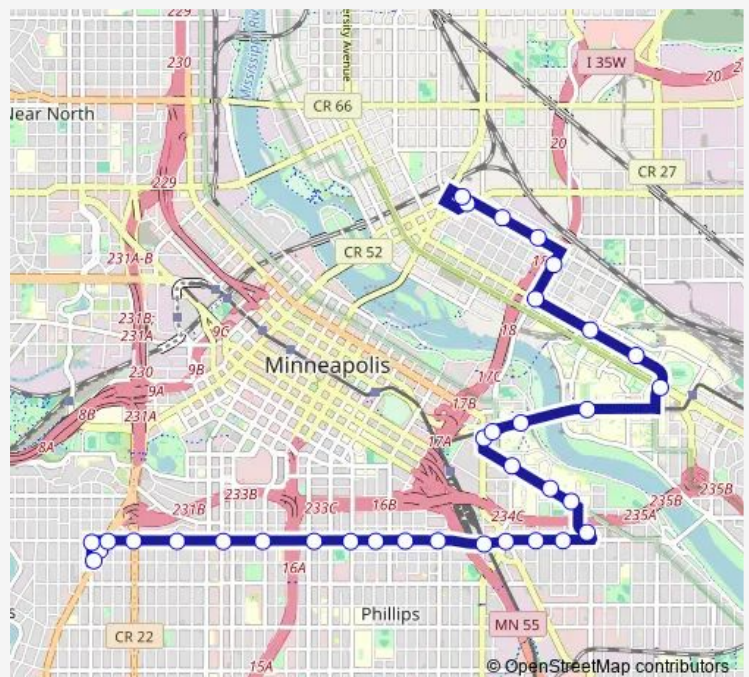

Franklin Ave E & 24th Ave S

26th Ave S & Seward Tower West

Riverside Ave & 25th Ave S

Riverside Ave & 23rd Ave S

Riverside Ave & 20th Ave S

Route schedule

Hennepin Ave & Franklin Ave / 22nd St — Ontario St SE & Beacon St

Monday 04:46

Tuesday 04:39-18:05

Wednesday 04:39-16:34

Thursday 04:46

Friday 04:46

Saturday 04:39-18:05

Sunday 04:39-16:34

Route info

Direction: Hennepin Ave & Franklin Ave / 22nd St

Stops: 27

Trip Duration: 0 hour 26 min

Cedar Ave S & 3rd St S

Washington Ramp & Cedar Ave S

Washington Ave & Anderson Hall

Washington Ave & Coffman Union

Oak St SE & University Ave SE

Ontario St SE & Beacon St

Direction

Hennepin Ave & Franklin Ave / 22nd St — 8th St SE & 2nd Ave SE

34 stops

[Open route schedule](#)

Hennepin Ave & Franklin Ave / 22nd St

Hennepin Ave S & 22nd St W

Dupont Ave & Franklin Ave W