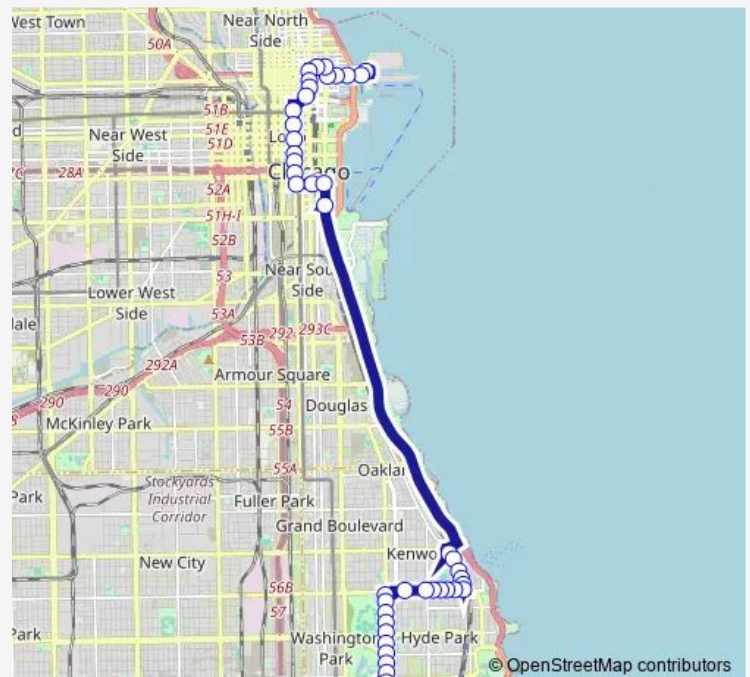

# Bus 2 Hyde Park Express

[Go to website](#)

**Direction**  
 Navy Pier Terminal — Midway Plaisance & Cottage Grove  
 29 stops  
[Open route schedule](#)

- Navy Pier Terminal
- Grand & Streeter
- Grand & Peshtigo
- Grand & Mcclurg
- Grand & Fairbanks/Columbus
- Ontario & Fairbanks
- Ontario & St. Clair
- Michigan & Ohio
- Michigan & Illinois
- Michigan & Hubbard (Wrigley Bldg.)
- Wacker (Upper) & Michigan
- State & Lake
- State & Washington
- State & Monroe
- State & Jackson
- State & Van Buren
- State & Harrison/Ida B Wells Drive
- Balbo & State
- Balbo & Michigan
- Balbo & Columbus
- 1100 S Columbus (Pedestrian Underpass)

**Route schedule**

Navy Pier Terminal — Midway Plaisance & Cottage Grove

Monday	06:55-09:20
Tuesday	06:55-09:20
Wednesday	06:55-09:20
Thursday	06:55-09:20
Friday	06:55-09:20
Saturday	—
Sunday	—

**Route info**

Direction: Navy Pier Terminal  
 Stops: 29  
 Trip Duration: 0 hour 50 min

2 — Hyde Park Express

Stony Island & 57th Street

Stony Island & 59th Street

60th Street & Kimbark

60th Street & Woodlawn

60th Street & University

Ohio & St. Clair

Fairbanks & Ohio

Illinois & McClurg

Illinois & Peshtigo

Illinois & Lake Shore

Navy Pier Terminal

2 Bus time schedules and route maps are available in an offline PDF at [busmaps.com](https://busmaps.com). Use the [busmaps.com](https://busmaps.com) website to see live bus times, train schedule or subway schedule, and step-by-step directions for all public transit in Chicago