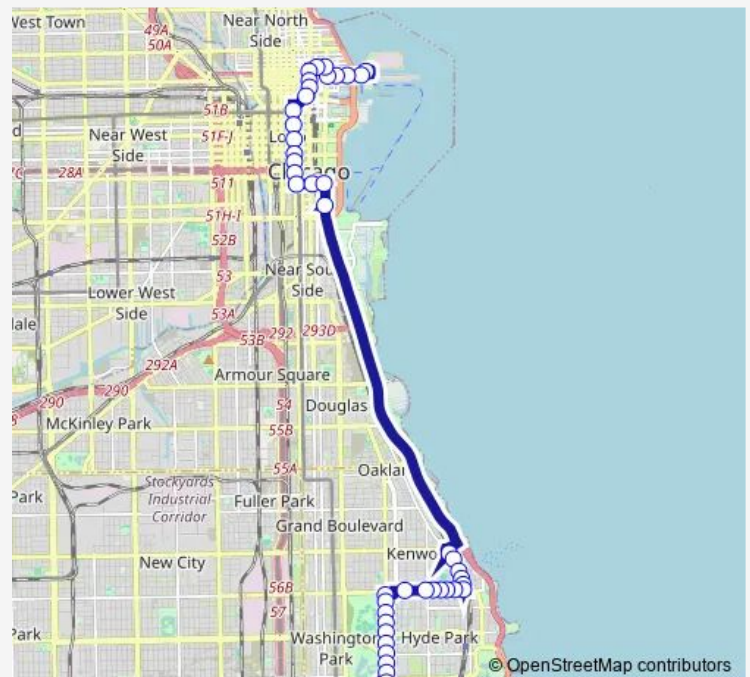

Bus 2 Hyde Park Express

[Go to website](#)

Direction
 Navy Pier Terminal — Midway Plaisance & Cottage Grove
 29 stops
[Open route schedule](#)

- Navy Pier Terminal
- Grand & Streeter
- Grand & Peshtigo
- Grand & Mcclurg
- Grand & Fairbanks/Columbus
- Ontario & Fairbanks
- Ontario & St. Clair
- Michigan & Ohio
- Michigan & Illinois
- Michigan & Hubbard (Wrigley Bldg.)
- Wacker (Upper) & Michigan
- State & Lake
- State & Washington
- State & Monroe
- State & Jackson
- State & Van Buren
- State & Harrison/Ida B Wells Drive
- Balbo & State
- Balbo & Michigan
- Balbo & Columbus
- 1100 S Columbus (Pedestrian Underpass)

Route schedule

Navy Pier Terminal — Midway Plaisance & Cottage Grove

Monday	06:55-09:20
Tuesday	06:55-09:20
Wednesday	06:55-09:20
Thursday	06:55-09:20
Friday	06:55-09:20
Saturday	—
Sunday	—

Route info

Direction: Navy Pier Terminal
 Stops: 29
 Trip Duration: 0 hour 48 min

Michigan & Grand

Ohio & St. Clair

Fairbanks & Ohio

Illinois & McClurg

Illinois & Peshtigo

Illinois & Lake Shore

Navy Pier Terminal

Direction

Illinois & Peshtigo

Illinois & Lake Shore

Navy Pier Terminal

2 Bus time schedules and route maps are available in an offline PDF at busmaps.com. Use the busmaps.com website to see live bus times, train schedule or subway schedule, and step-by-step directions for all public transit in Chicago