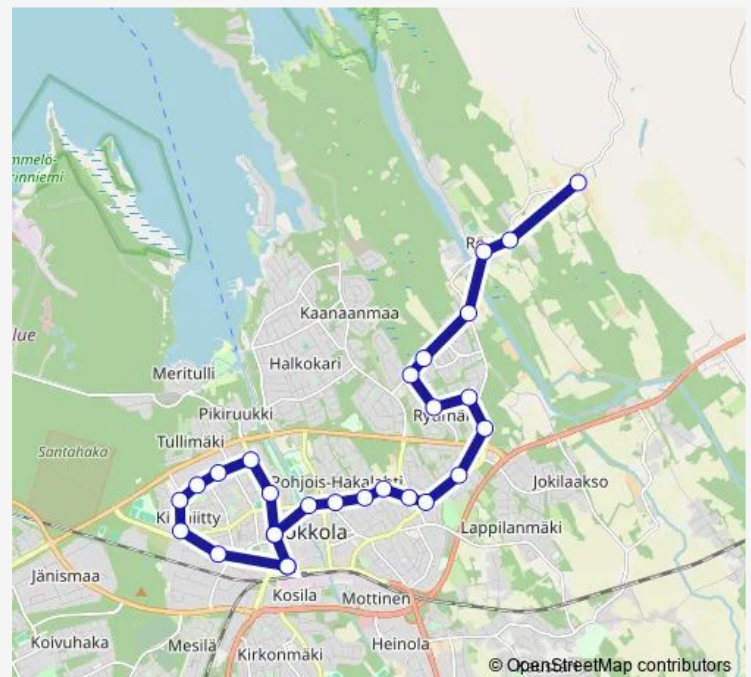

Thursday 07:15-19:05

Friday 07:15-19:05

Saturday —

Sunday —

Route info

Direction: Kokkola, linja-autoasema

Stops: 27

Trip Duration: 0 hour 30 min