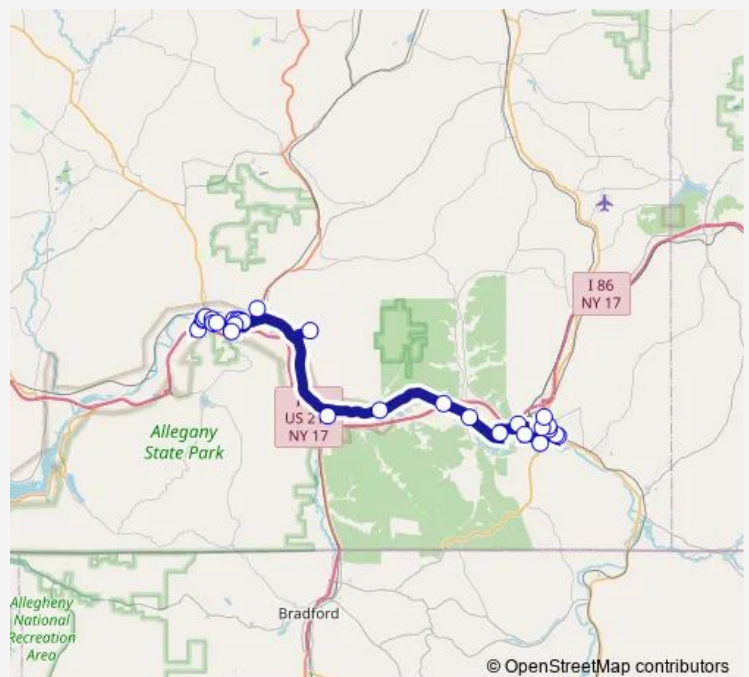

Save-A-Lot (Salamanca)

Hillview Manor (Salamanca)

Salamanca Senior Center

Route schedule

Olean General Hospital — Seneca Events Center/Casino (Salamanca)

Monday 12:26-13:37

Tuesday 12:26-13:37

Wednesday 12:26-13:37

Thursday 12:26-13:37

Friday 12:26-13:37

Saturday —

Sunday —

Route info

Direction: Olean General Hospital

Stops: 30

Trip Duration: 1 hour 23 min

SA Administration Building (Salamanca)

Seneca Events Center/Casino (Salamanca)

Direction

Olean General Hospital — Seneca Events Center/Casino (Salamanca)

32 stops

[Open route schedule](#)

Olean General Hospital

Friday —

Saturday 09:41-21:39

Sunday —

Route info

Direction: Olean General Hospital

Stops: 25

Trip Duration: 1 hour 20 min

Direction