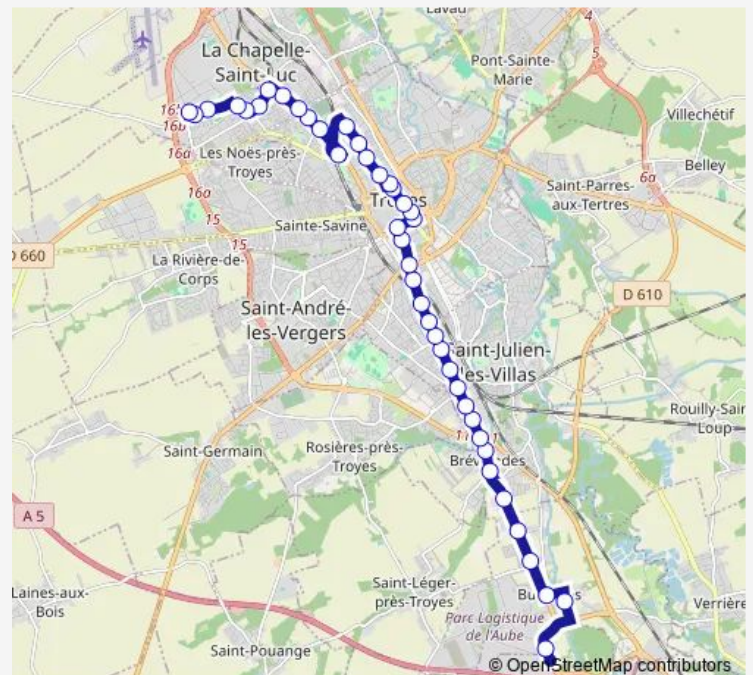

Poincare

Beurnonville

Terrasses

Route schedule

Pres DE Lyon — Bucheres Parc Logistique

Monday 06:17-19:12

Tuesday 06:17-19:12

Wednesday 06:17-19:12

Thursday 06:17-19:12

Friday 06:17-19:12

Saturday 06:17-19:14

Sunday 06:17-19:12

Route info

Direction: Pres DE Lyon

Stops: 40

Trip Duration: 0 hour 46 min