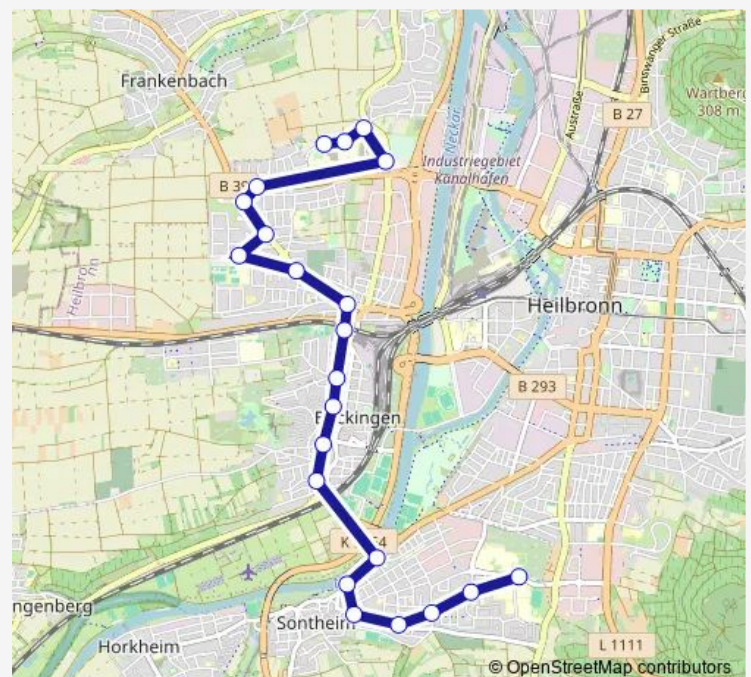

### Route schedule

Neuenstein Schloß — Waldzimmern Burgstall

Monday 22:45

Tuesday 22:45

Wednesday 22:45

Thursday 22:45

Friday 22:45

Saturday —

### Route info

Direction: Neuenstein Schloß

Stops: 10

Trip Duration: 0 hour 16 min