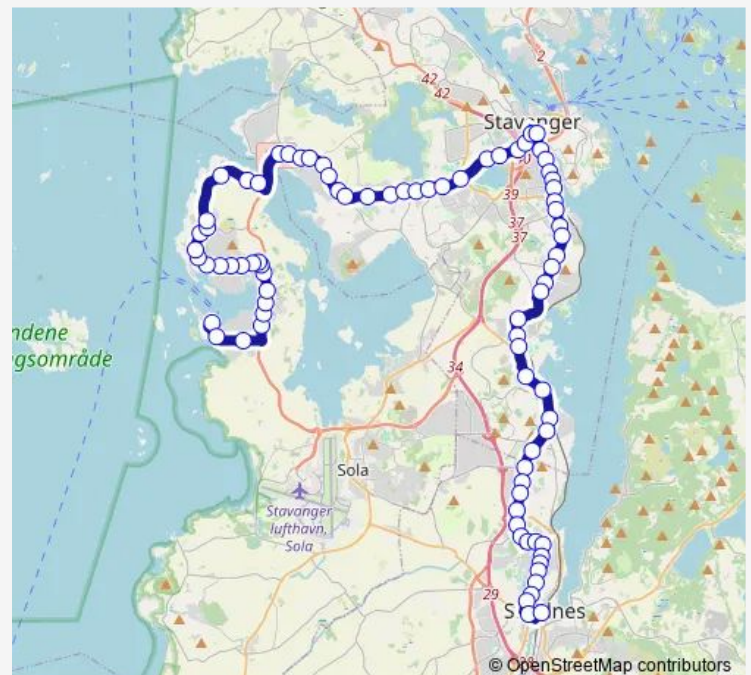

Thursday 03:49-02:49⁺¹

Friday 03:49-02:49⁺¹

Saturday 03:49-02:49⁺¹

Sunday 03:49-02:49⁺¹

Route info

Direction: Risavika utenriksterminal

Stops: 82

Trip Duration: 1 hour 23 min