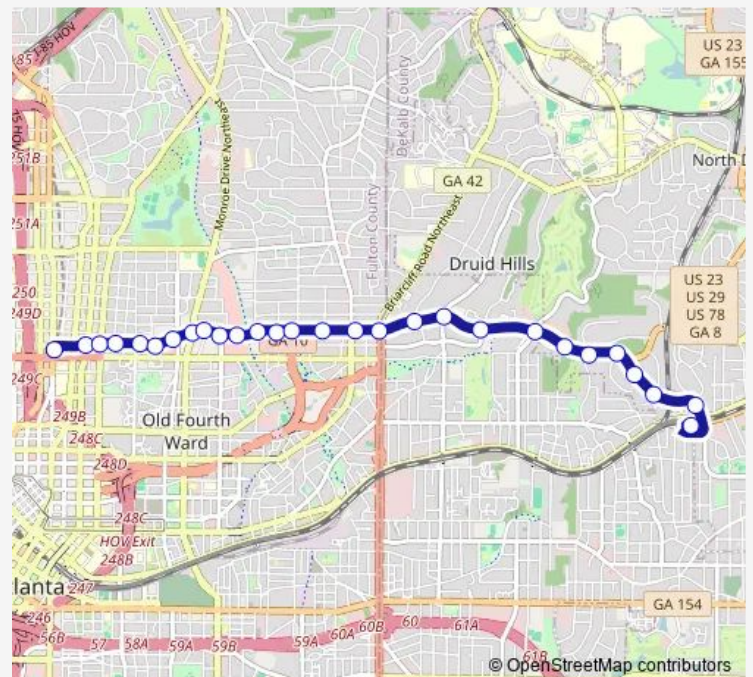

Route schedule

East Lake Station - South Loop — North AVE Station

Monday 05:00-24:00

Tuesday 05:00-24:00

Wednesday 05:00-24:00

Thursday 05:00-24:00

Friday 05:00-24:00

Saturday 05:30-24:00

Sunday 05:30-24:00

Route info

Direction: East Lake Station - South Loop

Stops: 28

Trip Duration: 0 hour 20 min

2 — Ponce de Leon Avenue / Druid Hills

Ponce DE Leon AVE NE @ Charles Allen DR Ne

Ponce DE Leon AVE NE @ Durant PL Ne

Ponce DE Leon AVE NE @ Argonne AVE Ne

Ponce DE Leon AVE NE @ Penn AVE Ne

Ponce DE Leon AVE NE @ Piedmont AVE Ne

Ponce DE Leon AVE NE @ Juniper ST Ne

North AVE Station

Direction

North AVE Station — East Lake Station - South Loop

Saturday 05:50-00:50⁺¹

Sunday 05:50-00:50⁺¹

Route info

Direction: North AVE Station

Stops: 28

Trip Duration: 0 hour 22 min

E LAKE RD @ RIDGECREST RD

E LAKE RD @ PADEN CIR