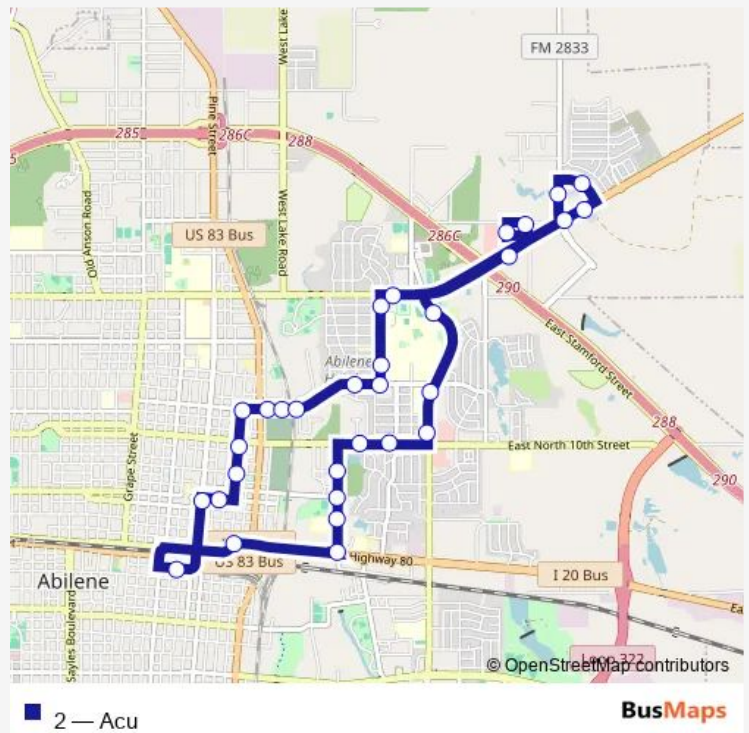

East North 16th at Campus Ct

Campus Ct at East North 18th

Campus Ct at East North 23rd

Ambler at Oliver Jackson

Hwy 351 at Greyhound

Hwy 351 at East Lake Rd

Hwy 351 at Union

Union at Residence Apt

East Lake Rd at Hwy 351

Enterprise at East Lowden

North East Walmart

Route schedule

Transit Center — North 1st at Ash

Monday 06:15-17:15

Tuesday 06:15-17:15

Wednesday 06:15-17:15

Thursday 06:15-17:15

Friday 06:15-17:15

Saturday —

Sunday —

Route info

Direction: Transit Center

Stops: 31

Trip Duration: 0 hour 36 min

Judge Ely Blvd at Teague Blvd

Judge Ely at East North 16th

Judge Ely Blvd at East North 12th

East North 10th at Washington

East North 10th at Cedar Crest Dr

Cockerell at East North 8th

Cockerell at East North 7th