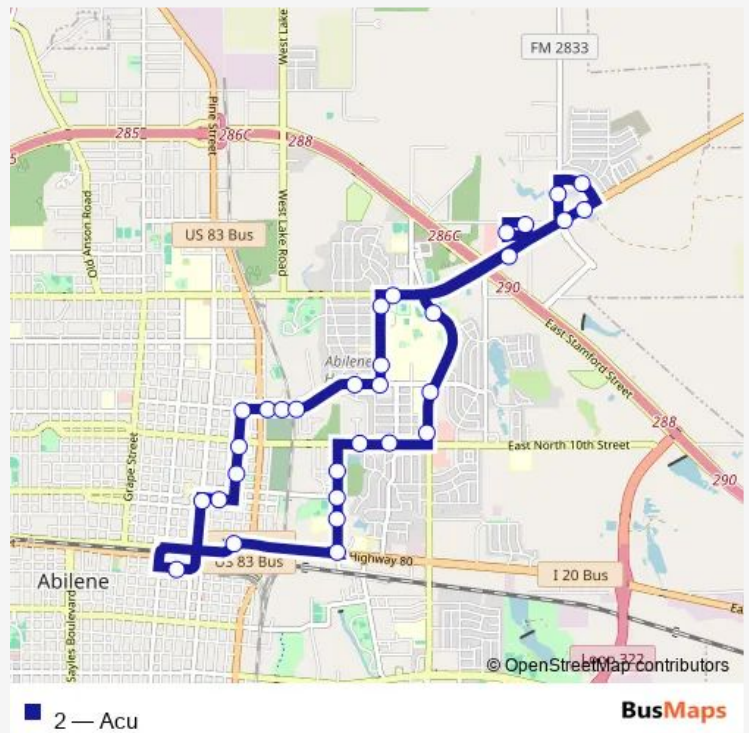

East Lake Rd at Hwy 351

Enterprise at East Lowden

North East Walmart

Route schedule

Transit Center — North 1st at Ash

Monday 06:15-17:15

Tuesday 06:15-17:15

Wednesday 06:15-17:15

Thursday 06:15-17:15

Friday 06:15-17:15

Saturday —

Sunday —

Route info

Direction: Transit Center

Stops: 31

Trip Duration: 0 hour 36 min

Judge Ely Blvd at Teague Blvd

Judge Ely at East North 16th

Judge Ely Blvd at East North 12th

East North 10th at Washington

East North 10th at Cedar Crest Dr

Cockerell at East North 8th

Cockerell at East North 7th

Cockerell at Woodson Center

Cockerell & East Hwy 80

North 1st at Ash

2 Bus time schedules and route maps are available in an offline PDF at busmaps.com. Use the busmaps.com website to see live bus times, train schedule or subway schedule, and step-by-step directions for all public transit in