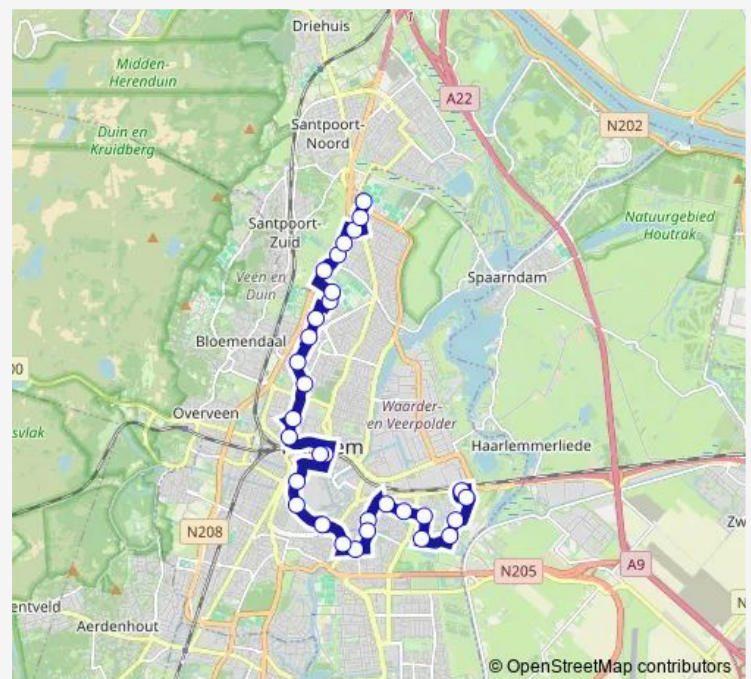

### Direction

Haarlem, Delftplein/Spaarne Gasth. — Haarlem, Station Spaarnwoude

31 stops

[Open route schedule](#)

Haarlem, Delftplein/Spaarne Gasth.

Haarlem, Reviusstraat

Haarlem, Johan Limpershof

Haarlem, M. Philipsplantsoen

Haarlem, Velsersstraat

Haarlem, Schotersingel

Haarlem, Haarlem Station Ingang

Haarlem, Haarlem Station B

Haarlem, Nassaulaan

Haarlem, Centrum/Verwulft

Haarlem, Turfmarkt

Haarlem, Byzantiumstraat

### Route schedule

Haarlem, Delftplein/Spaarne Gasth. — Haarlem, Station Spaarnwoude

Monday 06:03-23:19

Tuesday 06:03-23:16

Wednesday 06:03-23:16

Thursday 06:03-23:19

Friday 06:03-23:16

Saturday 08:08-23:45

### Route info

Direction: Haarlem, Delftplein/Spaarne Gasth.

Stops: 31

Trip Duration: 0 hour 47 min

Haarlem, Zomervaart

Haarlem, Nagtzaamplein

Haarlem, Teding van Berkhoutstraat

Haarlem, Van Zeggelenplein