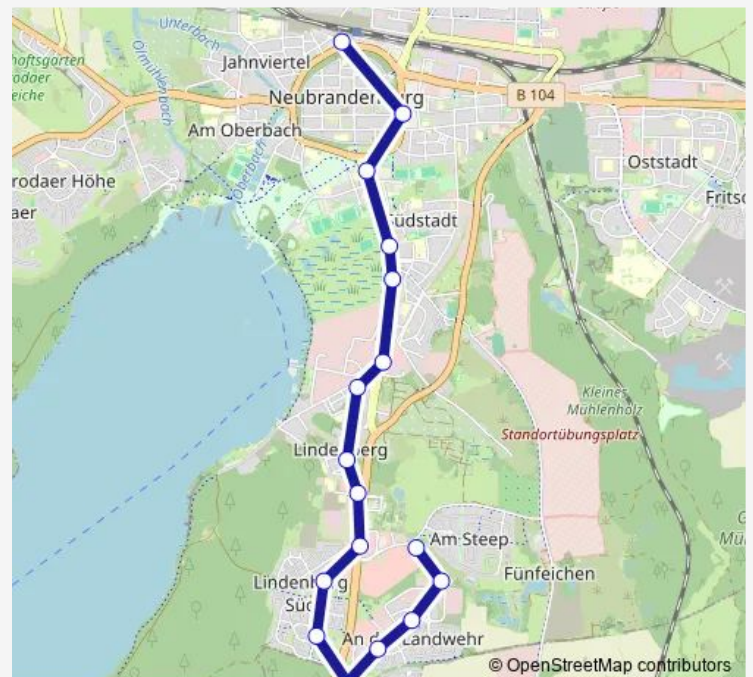

### Route schedule

Greifswald Schönwalde 2 — Greifswald Friedrichshagen 2

Monday 10:55-15:35

Tuesday 10:55-15:35

Wednesday 10:55-15:35

Thursday 10:55-15:35

Friday 10:55-15:35

Saturday —

### Route info

Direction: Greifswald Schönwalde 2

Stops: 6

Trip Duration: 0 hour 17 min

## Direction

Neubrandenburg, ZOB (Ea) — Neubrandenburg Mirabellenstr

20 stops

[Open route schedule](#)

Neubrandenburg, ZOB (Ea)

Neubrandenburg Treptower Tor

Neubrandenburg Schwedenstraße

Neubrandenburg Kaufhof Süd