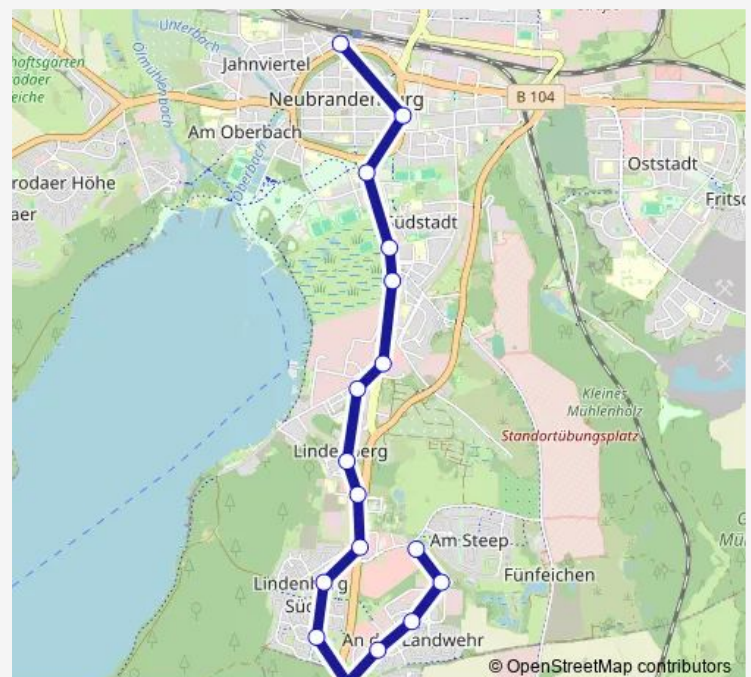

Route schedule

Neubrandenburg, ZOB (Ea) — Neubrandenburg, Bethanienb. S

Monday 08:20-19:45

Tuesday 08:20-19:45

Wednesday 08:20-19:45

Thursday 08:20-19:45

Friday 08:20-19:45

Saturday 08:20-18:45

Sunday —

Route info

Direction: Neubrandenburg, ZOB (Ea)

Stops: 20

Trip Duration: 0 hour 26 min

Direction

Waren, Gewerbegebiet West — Waren, Nesselberg

20 stops