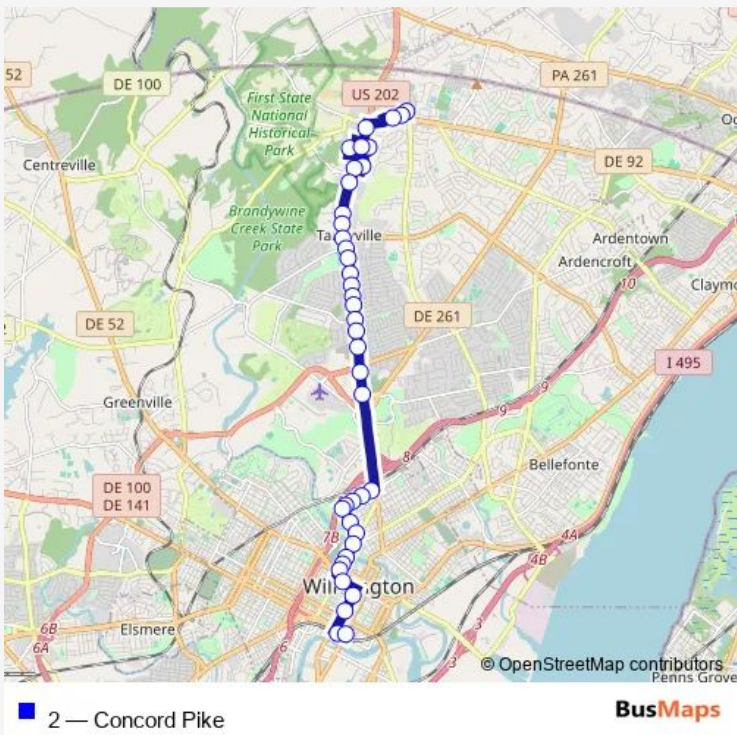

**Bus 2 Concord Pike**

[Go to website](#)

**Direction**  
 Brandywine Town Center Park & Ride — Wilmington TC (Inside)  
 40 stops  
[Open route schedule](#)

- Brandywine Town Center Park & Ride
- Brandywine TWN CT @ Community Ctr
- Brandywine TWN CT @ Target
- Concord PK @ Naamans Rd
- Brandywine Commons @ Shop Rite
- Concord Mall @ Sears
- Concord Mall @ Boscovs
- Concord PK @ Rocky RUN Pkwy - Sb
- Concord PK @ OP Southern Mall ENT - Sb
- Concord PK @ Rocky RUN Blvd
- Concord PK @ Righter Pkwy
- Concord PK @ Garden OF Eden Rd
- Concord PK @ Silverside Rd
- Concord PK @ MT Lebanon Rd
- Concord PK @ OP Prospect Ave
- Concord PK @ Whitby Rd
- Concord PK @ OP Cleveland Ave
- Concord PK @ OP Nichols Ave
- Concord PK @ OP Woodrow Ave
- Concord PK @ Sharpley Rd
- Concord PK @ Rollins Bldg

**Route schedule**  
 Brandywine Town Center Park & Ride — Wilmington TC (Inside)

Monday	05:40-22:50
Tuesday	05:40-22:50
Wednesday	05:40-22:50
Thursday	05:40-22:50
Friday	05:40-22:50
Saturday	07:00-21:53
Sunday	07:45-19:35

**Route info**  
 Direction: Brandywine Town Center Park & Ride  
 Stops: 40  
 Trip Duration: 0 hour 38 min

Concord PK @ Zeneca Bldg

Concord PK @ Murphy Rd

Concord PK @ OP Independence MI

Broom ST @ 25th St

## Route info

Direction: Wilmington TC (Inside)

Stops: 40

Trip Duration: 0 hour 40 min

Concord PK @ Florence Ave

Concord PK @ Prospect Ave

Concord PK @ Seasons

Concord PK @ Brandywine Blvd