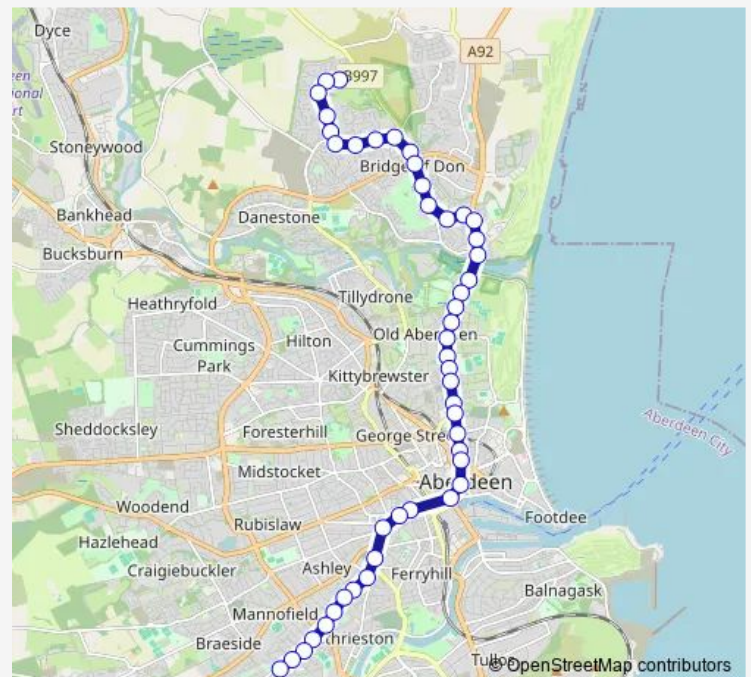

### Route schedule

Ashwood Park — Auchinyell Terrace

Monday 05:20-22:53

Tuesday 05:20-22:53

Wednesday 05:20-22:53

Thursday 05:20-22:53

Friday 05:20-22:53

Saturday 05:30-22:53

### Route info

Direction: Ashwood Park

Stops: 46

Trip Duration: 0 hour 50 min

2 — RGU Garthdee Road - Ashwood

BusMaps

Seaton Drive

School Road

## Route info

Direction: Ashwood Park

Stops: 46

Trip Duration: 0 hour 52 min

Orchard Street

St Peter Street

Erroll Street

Urquhart Road