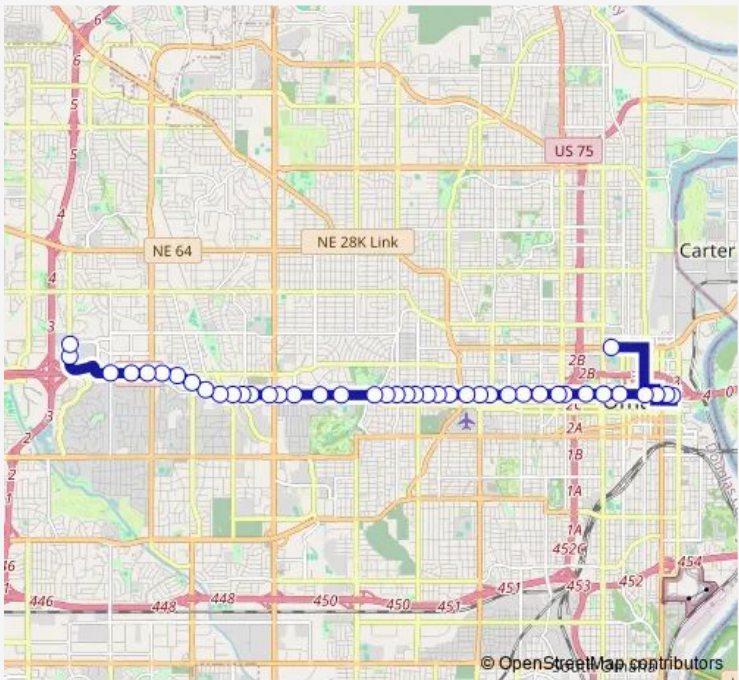

Direction
Westroads TC Bay 3 — 22nd & Cuming Ne
45 stops
[Open route schedule](#)

- Westroads TC Bay 3
- 98th & Nicholas Sw
- 98th & Westroads Entr 8 Nw
- Regency Pw & Regency Ramp Mb
- 96th & W Dodge Rd Se
- 93rd & W Dodge Rd Sw
- 90th & Dodge Rd Sw
- 90th & W Dodge Rd Se
- 87th & W Dodge Rd Se
- 84th & W Dodge Sw
- 79th & Dodge Se
- 78th & Dodge Sw
- 77th & Dodge Se
- 74th & Dodge Sw
- Dodge & 72nd Sw
- Dodge & 72 Se
- 69th & Dodge Sw
- 66th & Dodge Sw
- 62nd & Dodge Se
- Happy Hollow Bd & Dodge Sw
- 54th & Dodge Sw

Route schedule
Westroads TC Bay 3 — 22nd & Cuming Ne

Monday	05:45-22:45
Tuesday	05:45-22:45
Wednesday	05:45-22:45
Thursday	05:45-22:45
Friday	05:45-22:45
Saturday	05:45-22:45
Sunday	06:45-20:15

Route info
Direction: Westroads TC Bay 3
Stops: 45
Trip Duration: 0 hour 32 min

52nd & Dodge Se

51st & Dodge Sw

50th & Dodge Sw

49th & Dodge Sw

48th & Dodge Sw

46th & Dodge Sw

44th & Dodge Sw

42nd & Dodge Sw

40th & Dodge Sw

38th & Dodge Sw

35th Ave & Dodge Se

33rd & Dodge Sw

31st Ave & Dodge Se

Park Ave & Douglas Sw

26th Ave & Douglas Sw

25th & Douglas Sw