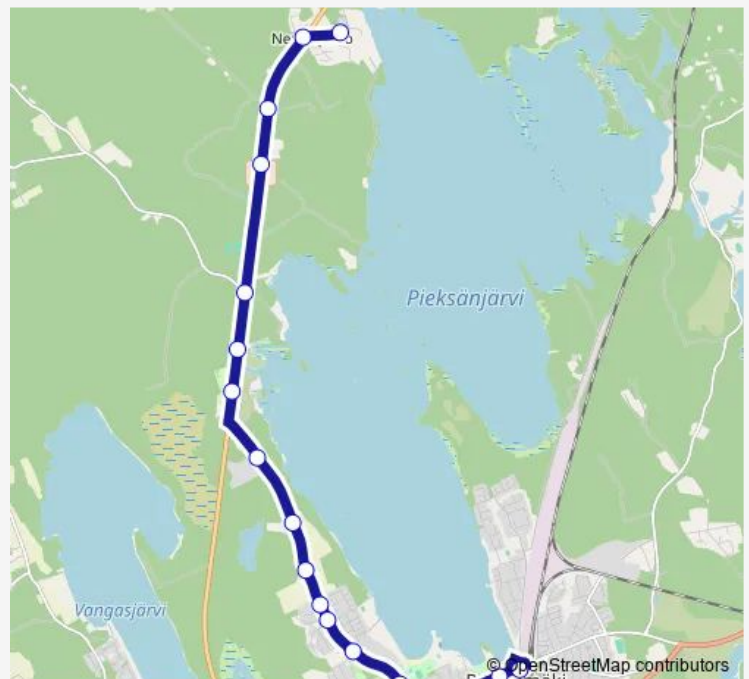

### Route info

Direction: Vaalijalan kuntoutuskeskus

Stops: 20

Trip Duration: 0 hour 20 min

2 — Nenonpelto - Matkakeskus

2 Bus time schedules and route maps are available in an offline PDF at [busmaps.com](https://busmaps.com). Use the [busmaps.com](https://busmaps.com) website to see live bus times, train schedule or subway schedule, and step-by-step directions for all public transit in Pieksaemaeki