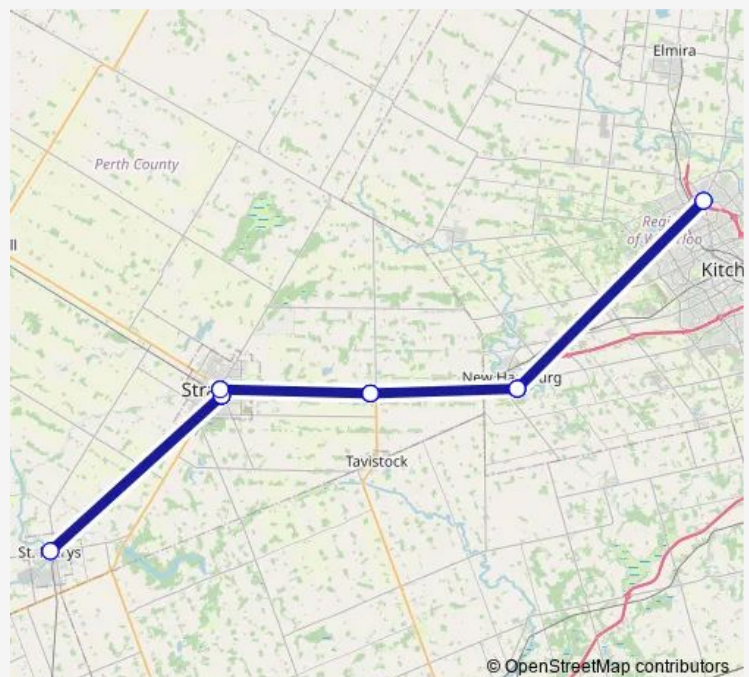

New Hamburg: No Frills

Waterloo: Conestoga Mall GRT #4004

Route schedule

Waterloo: Conestoga Mall GRT #4004 — Waterloo: Conestoga Mall GRT #4004

Monday	—
Tuesday	—
Wednesday	—
Thursday	—
Friday	—
Saturday	09:00
Sunday	—

Route info

Direction: Waterloo: Conestoga Mall GRT #4004

Stops: 31

Trip Duration: 9 hour 25 min

2 — Route 2 - KW/Stratford/Stmarys

New Hamburg: No Frills

Shakespeare: Shakespeare and District Optimist Hall

Stratford: City Hall