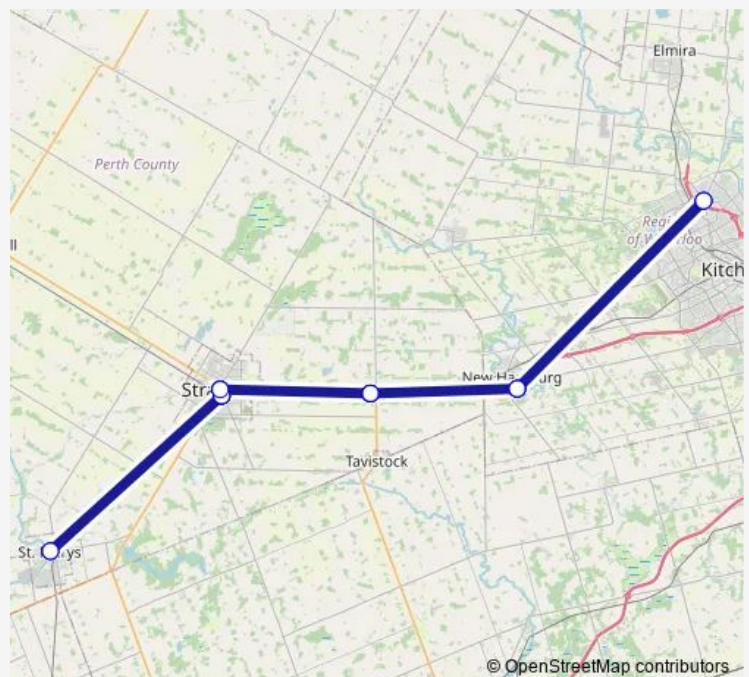

New Hamburg: No Frills

Waterloo: Conestoga Mall GRT #4004

Route schedule

Waterloo: Conestoga Mall GRT #4004 — Waterloo: Conestoga Mall GRT #4004

Monday	—
Tuesday	—
Wednesday	—
Thursday	—
Friday	—
Saturday	09:00
Sunday	—

Route info

Direction: Waterloo: Conestoga Mall GRT #4004

Stops: 31

Trip Duration: 9 hour 25 min

2 — Route 2 - KW/Stratford/Stmarys

New Hamburg: No Frills

Shakespeare: Shakespeare and District Optimist Hall

Stratford: City Hall