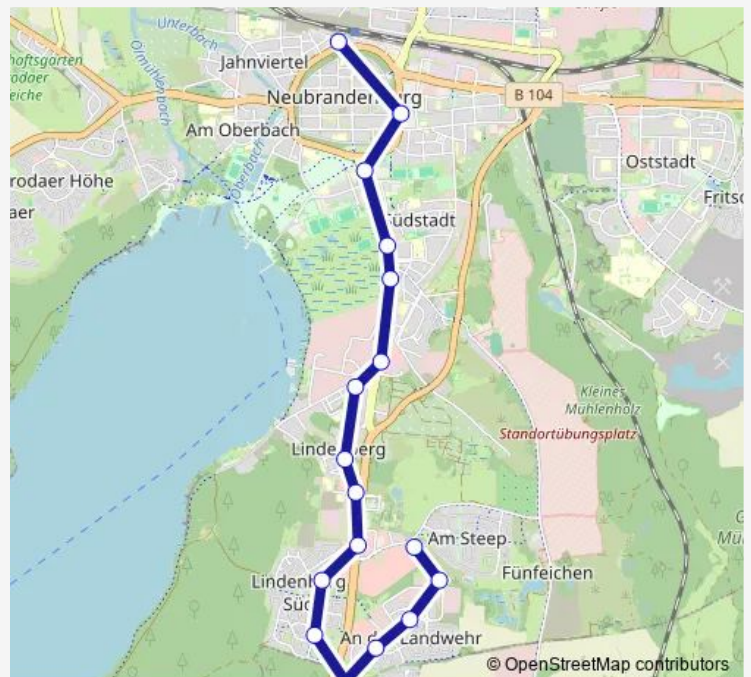

Direction

Neubrandenburg Mirabellenstr — Neubrandenburg Warliner Str.

8 stops

[Open route schedule](#)

Neubrandenburg Mirabellenstr

Neubrandg. Margeritenstraße

Neubrandenburg, An der Landwehr

Neubrandenburg Waldmeisterweg

Tuesday 08:17-20:36

Wednesday 08:17-20:36

Thursday 08:17-20:36

Friday 08:17-20:36

Saturday 20:36

Sunday —

Route info

Direction: Neubrandenburg Mirabellenstr

Stops: 8

Trip Duration: 0 hour 16 min

Direction

Neubrandenburg Mirabellenstr — Neubrandenburg, ZOB (Ea)

20 stops

[Open route schedule](#)

Neubrandenburg Mirabellenstr

Neubrandg. Margeritenstraße

Route info

Direction: Neubrandenburg Warliner Str.

Stops: 3

Trip Duration: 0 hour 12 min

Direction

Neubrandenburg, ZOB (Ea) — Neubrandenburg, An der Landweh

13 stops

[Open route schedule](#)