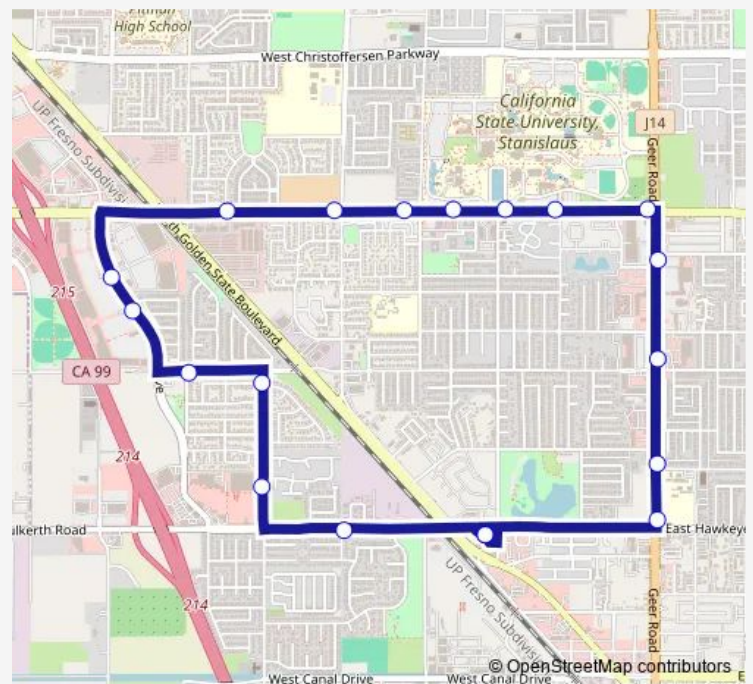

### Direction

Roger K. Fall Transit Center — Roger K. Fall Transit Center

19 stops

[Open route schedule](#)

Roger K. Fall Transit Center

Geer & Hawkeye

Geer & North

Geer & Tuolumne

Countryside & Monte Vista Crossings

Countryside at Retreat

Tuolumne & Pinto

Tully & Tuolumne

Tully & Fulkerth

Fulkerth & Edgewater

Roger K. Fall Transit Center

### Route schedule

Roger K. Fall Transit Center — Roger K. Fall Transit Center

Monday 06:00-20:30

Tuesday 06:00-20:30

Wednesday 06:00-20:30

Thursday 06:00-20:30

Friday 06:00-20:30

Saturday 09:10-18:25

### Route info

Direction: Roger K. Fall Transit Center

Stops: 19

Trip Duration: 0 hour 24 min

2 — Geer

2 Bus time schedules and route maps are available in an offline PDF at [busmaps.com](https://busmaps.com). Use the [busmaps.com](https://busmaps.com) website to see live bus times, train schedule or subway schedule, and step-by-step directions for all public transit in Modesto