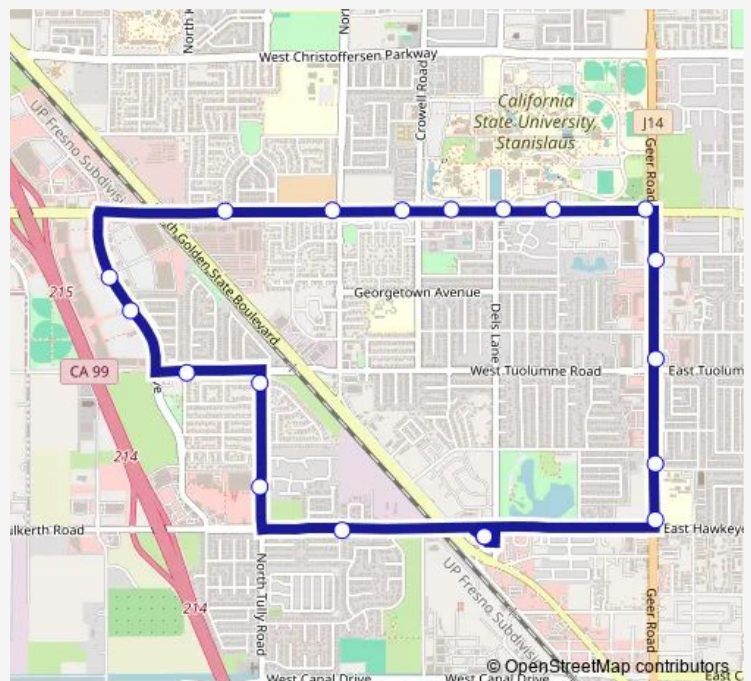

Monte Vista & Walnut

Monte Vista & Summer Creek

Countryside & Monte Vista Crossings

Countryside at Retreat

Tuolumne & Pinto

Tully & Tuolumne

Tully & Fulkerth

Fulkerth & Edgewater

Roger K. Fall Transit Center

Route schedule

Roger K. Fall Transit Center — Roger K. Fall Transit Center

Monday 06:00-20:30

Tuesday 06:00-20:30

Wednesday 06:00-20:30

Thursday 06:00-20:30

Friday 06:00-20:30

Saturday 09:10-18:25

Sunday —

Route info

Direction: Roger K. Fall Transit Center

Stops: 19

Trip Duration: 0 hour 18 min

2 — Geer

2 Bus time schedules and route maps are available in an offline PDF at busmaps.com. Use the busmaps.com website to see live bus times, train schedule or subway schedule, and step-by-step directions for all public transit in Modesto