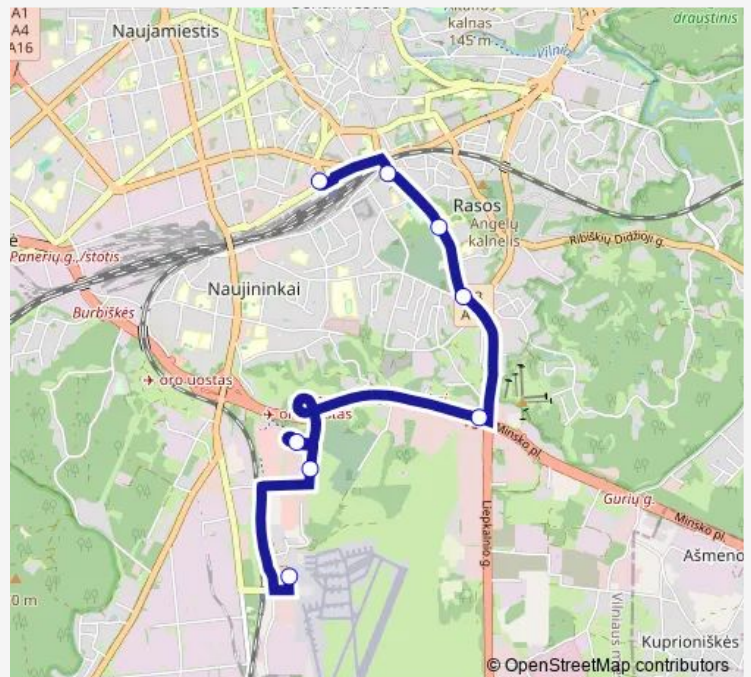

### Direction

undefined — undefined

0 stops

[Open route schedule](#)

### Route schedule

undefined — undefined

Monday	05:10
Tuesday	05:10
Wednesday	05:10
Thursday	05:10
Friday	05:10
Saturday	05:18
Sunday	05:46

### Route info

Direction:

Stops: 0

Trip Duration: – min

## Route info

Direction: Stotis

Stops: 13

Trip Duration: 0 hour 19 min