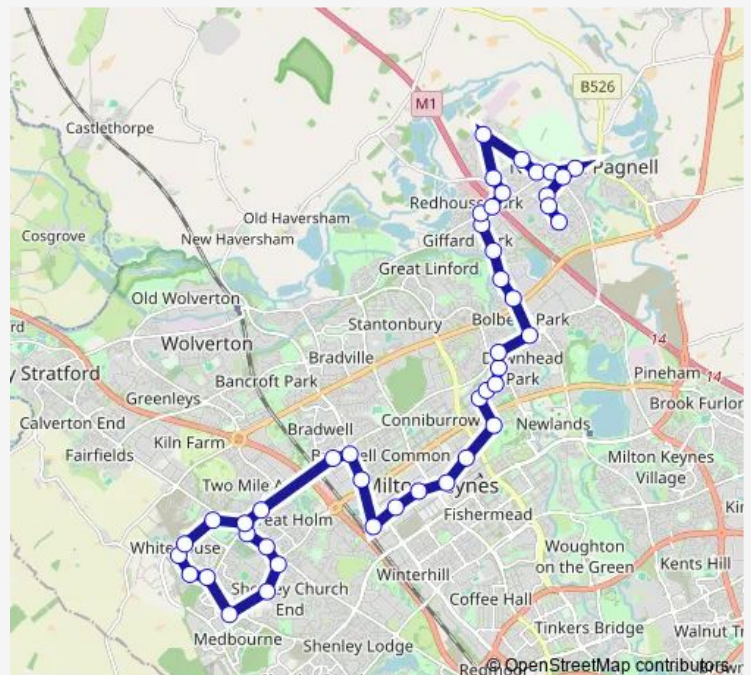

Thursday 05:25-22:15

Friday 05:25-22:15

Saturday 07:00-22:00

Sunday 09:15-20:15

Route info

Direction: Kingfisher Centre

Stops: 38

Trip Duration: 0 hour 51 min

2 — Newport Pagnell - Crownhill

Darley Gate

Skeldon Roundabout West

Theatre District

The Point

Central Business Exchange

Santander House

Central Railway Station

Rooksley Retail Park

Rooksley Roundabout South

Deltic Avenue

Corn Hill

Crownhill Roundabout East

Crownhill Roundabout South

Vincent Avenue

Loughton Roundabout West

Lennon Drive

Dunthorne Way

Direction

Kingfisher Centre — Crownhill Roundabout East

33 stops

[Open route schedule](#)

Kingfisher Centre

Gladstone Close