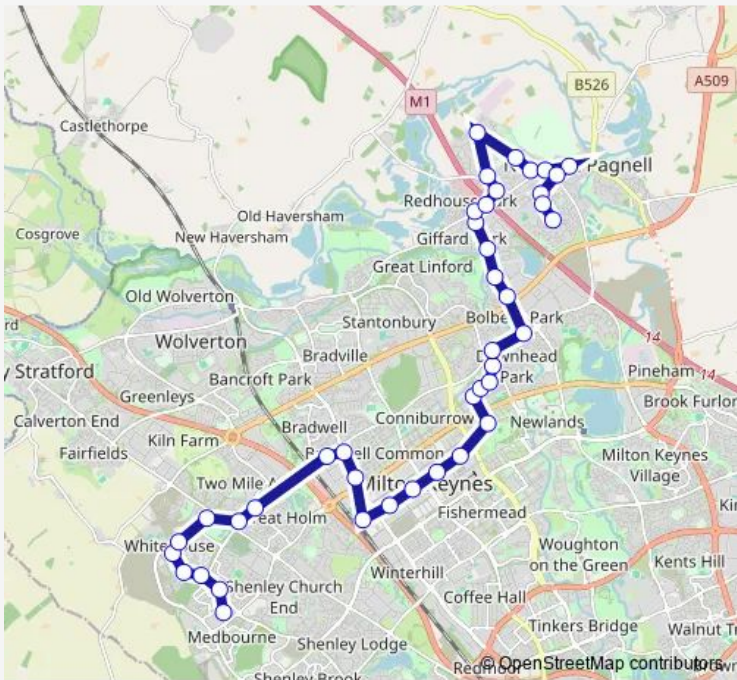

Bus 2 Newport Pagnell - Grange Farm

[Go to website](#)

Direction
 Kingfisher Centre — Dunthorne Way
 38 stops
[Open route schedule](#)

- Kingfisher Centre
- Gladstone Close
- Newport Pagnell Fire Station
- Market Hill
- Lakes Lane
- Westbury Close
- Portfields School
- Wordsworth Avenue
- Poets Estate Local Centre
- The Red House
- Miles Close
- Giffard Park Roundabout East
- Horton Gate
- Knebworth Roundabout North
- Yeomans Roundabout North
- Blakelands Roundabout North
- Willen Roundabout West
- Neath Hill Roundabout East
- Neath Hill Roundabout South
- Shire Court
- Capel Drive

Route schedule
 Kingfisher Centre — Dunthorne Way

Monday	05:25-22:15
Tuesday	05:25-22:15
Wednesday	05:25-22:15
Thursday	05:25-22:15
Friday	05:25-22:15
Saturday	07:00-22:00
Sunday	09:15-20:15

Route info
 Direction: Kingfisher Centre
 Stops: 38
 Trip Duration: 0 hour 56 min

Rooksley Retail Park

Rooksley Roundabout South

Deltic Avenue

Corn Hill

Crownhill Roundabout East

Crownhill Roundabout South

Vincent Avenue

Loughton Roundabout West

Route info

Direction: Dunthorne Way

Stops: 41

Trip Duration: 1 hour 0 min

Yeomans Roundabout North

Knebworth Roundabout North

Horton Gate

Giffard Park Roundabout East