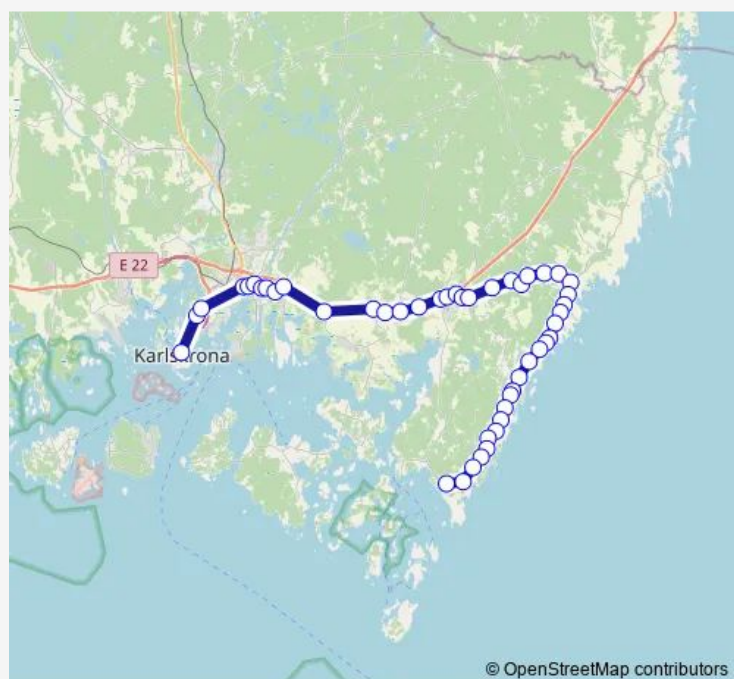

Mariedalsvägen

### Route schedule

Karlskrona centrum — Torhamn

Monday 05:10-23:10

Tuesday 05:10-23:10

Wednesday 05:10-23:10

Thursday 05:10-23:10

Friday 05:10-23:10

Saturday 00:10-23:10

### Route info

Direction: Karlskrona centrum

Stops: 47

Trip Duration: 1 hour 5 min

© OpenStreetMap contributors

Björkdalavägen

Skearydsvägen

Horsarydsvägen