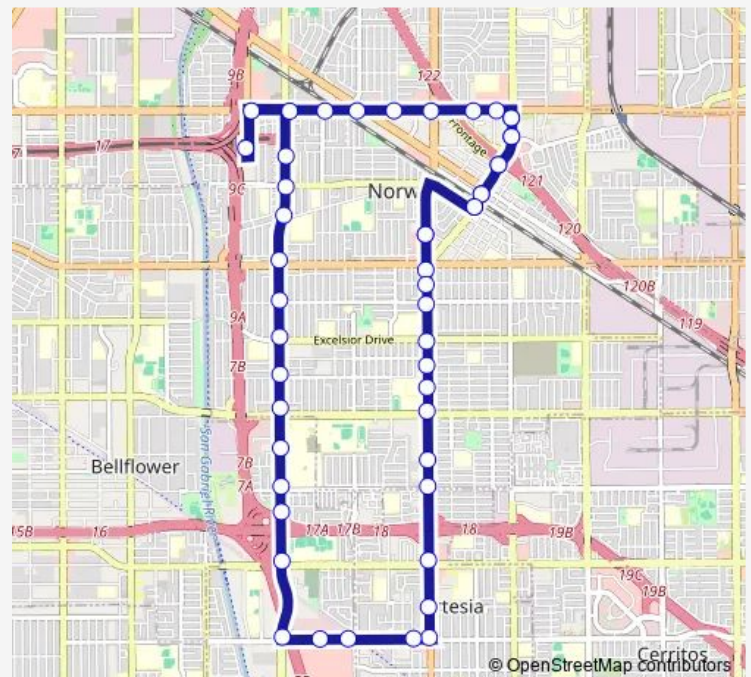

Imperial/Pioneer

Imperial Highway and Jersey Avenue- N/E Corner

Imperial/Firestone

Imperial Highway opposite Fairford Avenue

Imperial Highway and Studebaker Road- N/W Corner

Green Line Station

Studebaker Road and Angell opposite Hospital

Route schedule

Pioneer/Rosecrans — Imperial/Norwalk

Monday 05:55-17:38

Tuesday 05:55-17:38

Wednesday 05:55-17:38

Thursday 05:55-17:38

Friday 05:55-17:38

Saturday 09:55-17:19

Sunday 09:55-17:19

Route info

Direction: Pioneer/Rosecrans

Stops: 47

Trip Duration: 1 hour 25 min

2 — NSQ/Green Line/Cerritos College/Cerritos Mall

Studebaker Road and Barnwall Street

Studebaker/Alondra

Studebaker Road and Melissa Street- S/W Corner

Studebaker Road and 166th Street- N/W Corner

Studebaker Road and Artesia Boulevard- S/W Corner

183rd Street and Studebaker Road- S/E Corner

183rd Street and Los Cerritos Center- S/E Corner