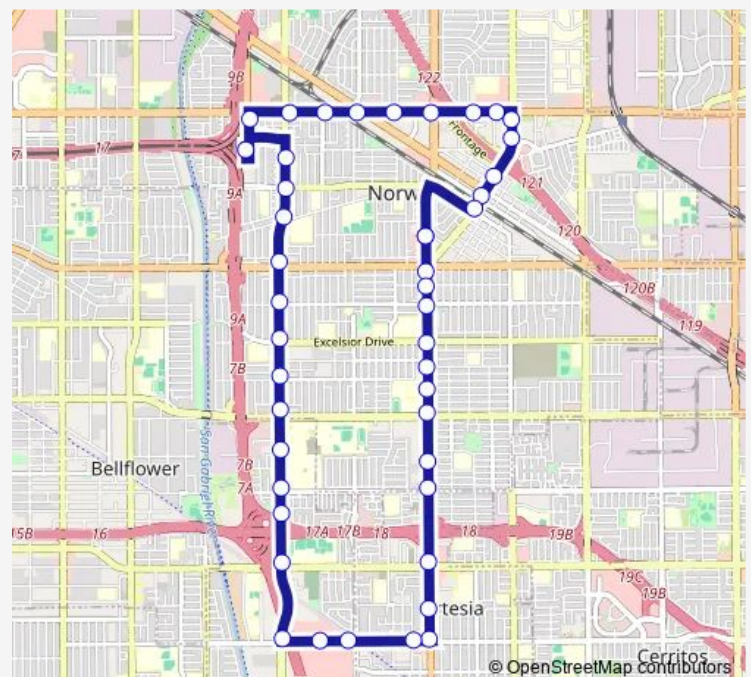

Studebaker Road and 183rd Street- N/E Co

Studebaker Road and Artesia Boulevard- N

Studebaker Road and Spinnaker Street- S/

Studebaker Road and 166th Street- N/E Co

Studebaker Road and Falcon Way- N/E Corn

Route schedule

Nsq — Nsq

Monday 06:00-18:28

Tuesday 06:00-18:28

Wednesday 06:00-18:28

Thursday 06:00-18:28

Friday 06:00-18:28

Saturday 09:15-16:49

Sunday 09:15-16:49

Route info

Direction: Nsq

Stops: 44

Trip Duration: 1 hour 12 min

2 — NSQ/C Line/Cerritos College/Cerritos Mal

Studebaker/Alondra

Studebaker Road and Barnwall Street- N/E

Direction: Pioneer/Rosecrans

Stops: 39

Trip Duration: 1 hour 12 min

Studebaker Road and Artesia Boulevard- S

183rd Street and Studebaker Road- S/E Co

183rd Street and Los Cerritos Center- S/

183rd Street and Albutis Avenue- S/E Co