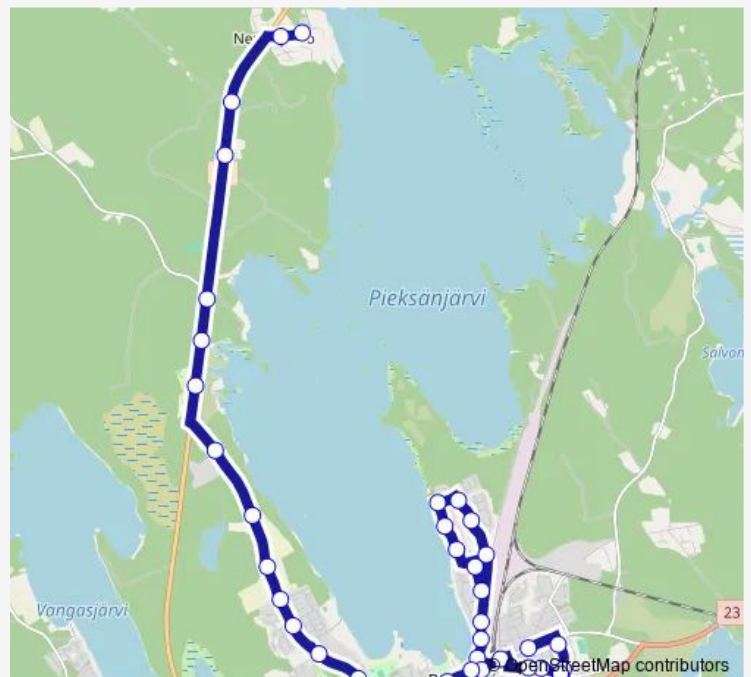

### Direction

undefined — undefined

0 stops

[Open route schedule](#)

### Route schedule

undefined — undefined

Monday 12:20

Tuesday 12:20

Wednesday 12:20

Thursday 12:20

Friday 12:20

Saturday —

### Route info

Direction:

Stops: 0

Trip Duration: — min

2 — Kontiopuisto - Tahiniemi - Matkakeskus - Nenonpelto