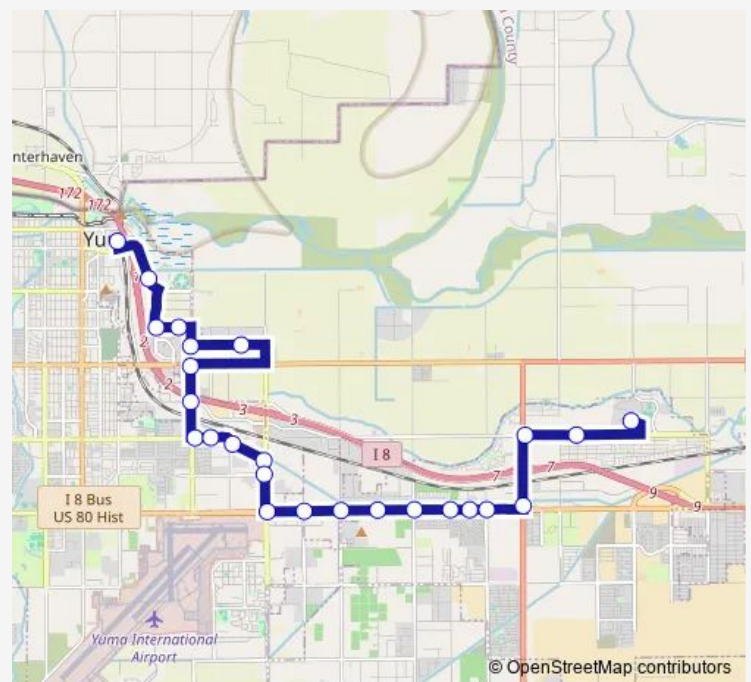

Pacific Avenue @ 20th Street

24th Street @ Pacific Avenue

24th Street @ Engler Avenue

24th Street Across from Avenue 2 1/2

Avenue 3E @ 24th Street

Avenue 3E @ Palo Verde Street

32nd Street @ Avenue 3e

32nd Street @ Avenue 3 1/2e

32nd Street @ Avenue 4e

32nd Street @ Roadrunner Lane

32nd Street @ Avenue 5e

32nd Street @ Avenue 5 1/2e

32nd Street @ Country Roads Blvd (Country Roads RV Park)

Route schedule

Gila Street @ 3rd Street (Downtown Yuma Transit Center)
— Awc, Nau, UA Parking Lot

Monday 06:20-20:10

Tuesday 06:20-20:10

Wednesday 06:20-20:10

Thursday 06:20-20:10

Friday 06:20-20:10

Saturday 10:20-18:16

Sunday —

Route info

Direction: Gila Street @ 3rd Street (Downtown Yuma Transit Center)

Stops: 25

Trip Duration: 0 hour 30 min

2 — Orange Route 2 - East Yuma/Colleges

32nd Street @ Avenue 6e

Araby Road @ 32nd Street

24th Street @ Araby Road