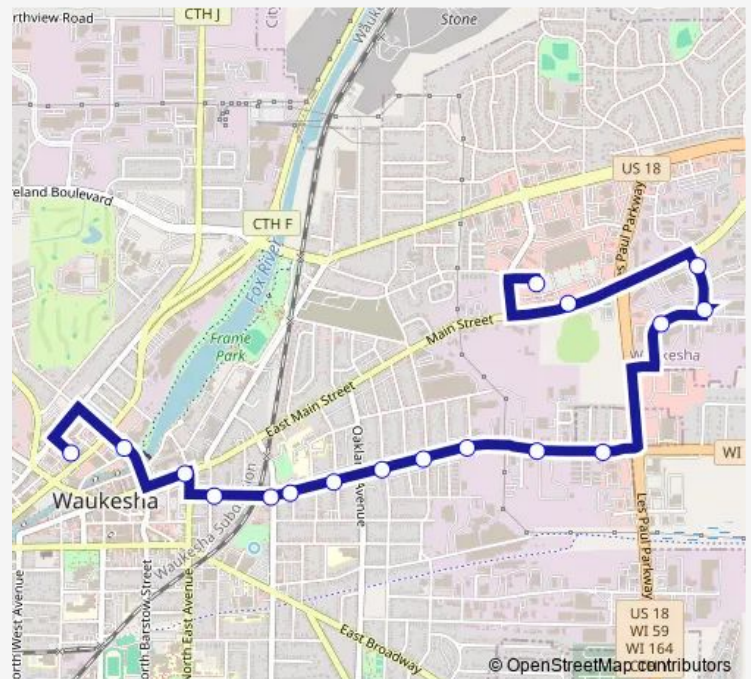

### Direction

Transit Center Bay A — Woodman's

17 stops

[Open route schedule](#)

- Transit Center Bay A
- Nw Barstow Street at Bank Street
- W Main Street at N East Avenue
- Arcadian Avenue at Pleasant Street
- Arcadian Avenue at N Hartwell Avenue
- Arcadian Avenue at Colton Street
- Arcadian Avenue at Aurora Street
- Arcadian Avenue at N Greenfield Avenue
- Arcadian Avenue at Perkins Avenue
- Arcadian Avenue at Blackstone Avenue
- Opp. 1604 Arcadian Avenue
- Aldi's-Waukesha (East)
- Dolphin Drive at Dolphin Court
- Nike Drive at Dolphin Drive
- Goodwill at Nike Drive
- Main St at Planet Fitness
- Woodman's

### Route schedule

Transit Center Bay A — Woodman's

Monday	06:30-18:15
Tuesday	06:30-18:15
Wednesday	06:30-18:15
Thursday	06:30-18:15
Friday	06:30-18:15
Saturday	—
Sunday	—

### Route info

Direction: Transit Center Bay A

Stops: 17

Trip Duration: 0 hour 12 min

## Direction

Woodman's — Transit Center Bay I

13 stops

[Open route schedule](#)

Woodman's

Arcadian Avenue at Anitol Ave.

1604 Arcadian Avenue

Arcadian Avenue at Blackstone Avenue