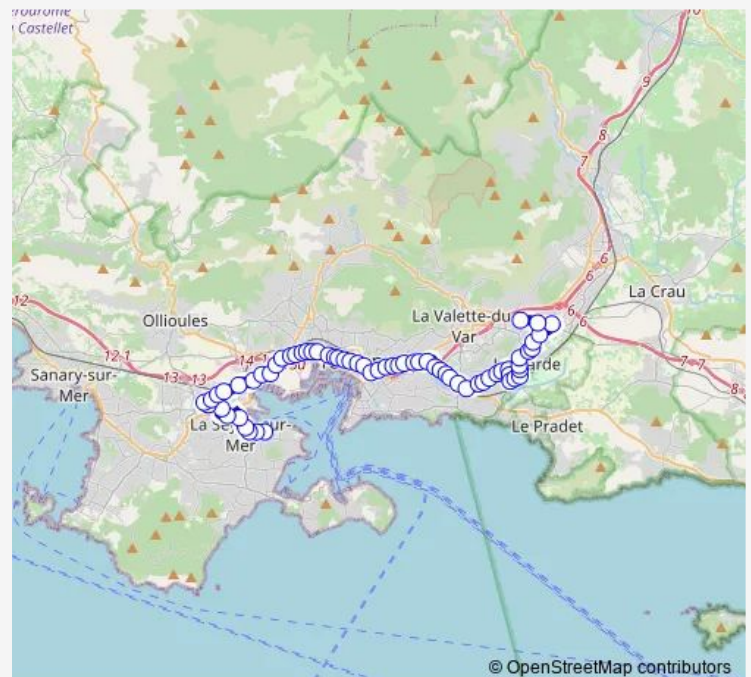

Ginouse

### Route schedule

Valgora — La Seyne

Monday	—
Tuesday	—
Wednesday	—
Thursday	22:45-01:15 <sup>+1</sup>
Friday	22:45-01:15 <sup>+1</sup>
Saturday	22:45-01:15 <sup>+1</sup>
Sunday	—

### Route info

Direction: Valgora

Stops: 59

Trip Duration: 0 hour 56 min

2 — Valgora (La Valette) - La Seyne

Pont de Suve

Ecoles (Pont de Suve)

Cressonnière