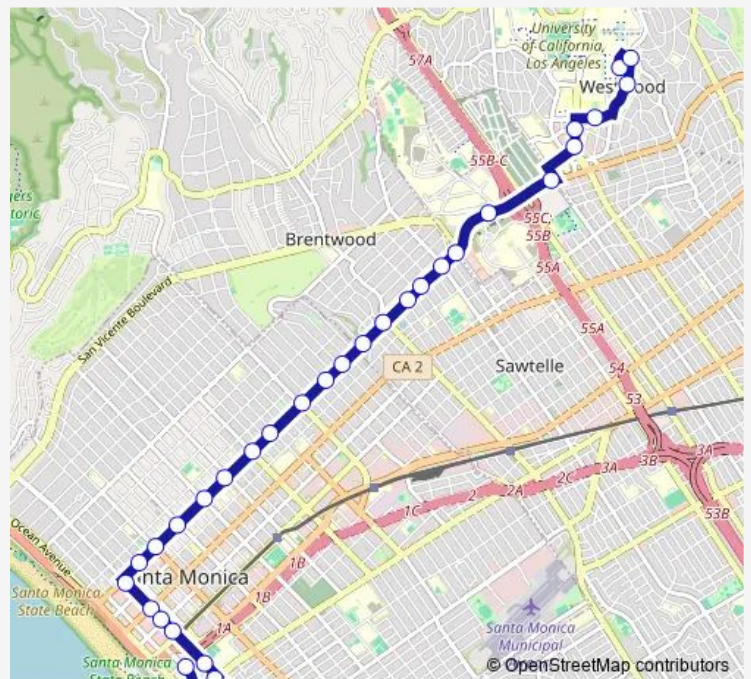

Saturday 08:26-20:50

Sunday 08:26-20:50

Route info

Direction: Charles E Young @ P2 Garage

Stops: 32

Trip Duration: 0 hour 40 min

2 — Wilshire Blvd/Ucla

Wilshire WB & 11th Fs

Wilshire WB & Lincoln Ns

Wilshire WB & 6TH Ns

4TH SB & Wilshire Fs

4TH SB & Santa Monica Fs

4TH SB & Broadway Ns

4TH SB & Santa Monica Place (Downtown SM Station)

4TH SB & Civic Center Mb

Pico WB & 4TH Fs