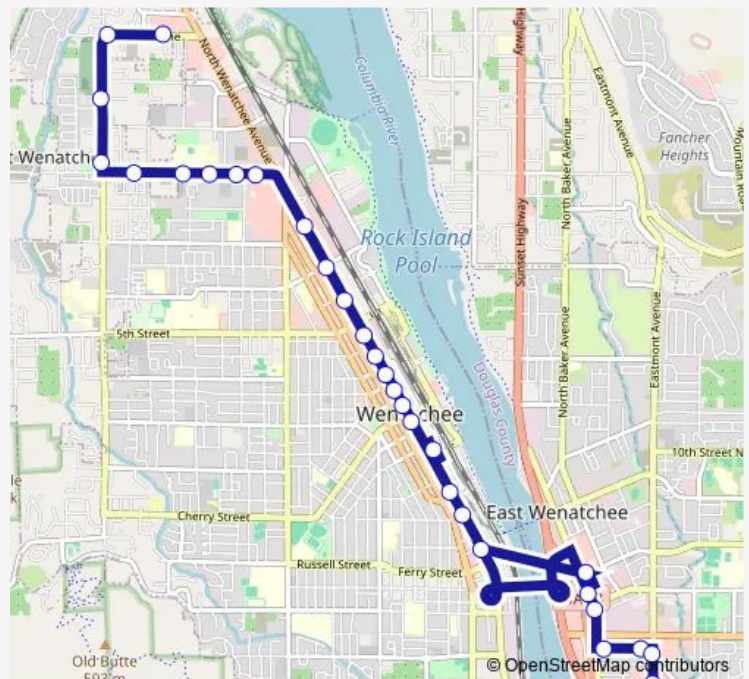

Bus 2 E Wen/Walmart

[Go to website](#)

Direction
 East Wenatchee Park-and-Ride — Walmart
 33 stops
[Open route schedule](#)

- East Wenatchee Park-and-Ride
- Highline Dr and 2nd at Costco
- Highline Dr and Simon
- Simon St and Highline
- Simon St and Rock Island
- Valley Mall Pkwy & 2nd
- Wenatchee Valley Mall (southside)
- Wenatchee Ave and Bridge
- Wenatchee Ave and Peachy
- Wenatchee Ave and Chehalis
- Columbia Station at Wenatchee Ave
- Wenatchee Ave and Yakima
- Wenatchee Ave and Orondo
- Wenatchee Ave and Palouse
- Wenatchee Ave and First
- Wenatchee Ave and 2nd
- Wenatchee Ave and Fifth
- Wenatchee Ave and Seventh
- Wenatchee Ave and 9th
- Wenatchee Ave at Best Western
- Wenatchee Ave at Red Lion

Route schedule

East Wenatchee Park-and-Ride — Walmart

Monday	06:00-20:45
Tuesday	06:00-20:45
Wednesday	06:00-20:45
Thursday	06:00-20:45
Friday	06:00-20:45
Saturday	07:45-17:45
Sunday	09:45-17:45

Route info

Direction: East Wenatchee Park-and-Ride

Stops: 33

Trip Duration: 0 hour 24 min

2 — E Wen/Walmart

Maple St and Wenatchee

Maple St at US Post Office

Maple St and Princeton

Maple at Wenatchee Senior Center

Direction

Walmart — East Wenatchee Park-and-Ride

30 stops

[Open route schedule](#)

Walmart

Maiden Ln and Western

Western Ave Storey

Western Ave and Maple