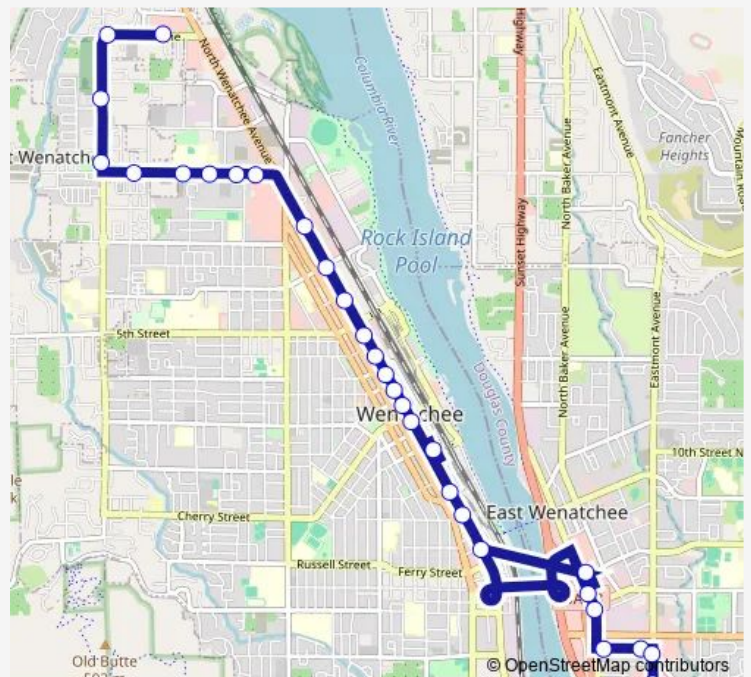

[Go to website](#)

Direction
 East Wenatchee Park-and-Ride — Walmart
 33 stops
[Open route schedule](#)

- East Wenatchee Park-and-Ride
- Highline Dr and 2nd at Costco
- Highline Dr and Simon
- Simon St and Highline
- Simon St and Rock Island
- Valley Mall Pkwy & 2nd
- Wenatchee Valley Mall (southside)
- Wenatchee Ave and Bridge
- Wenatchee Ave and Peachy
- Wenatchee Ave and Chehalis
- Columbia Station at Wenatchee Ave
- Wenatchee Ave and Yakima
- Wenatchee Ave and Orondo
- Wenatchee Ave and Palouse
- Wenatchee Ave and First
- Wenatchee Ave and 2nd
- Wenatchee Ave and Fifth
- Wenatchee Ave and Seventh
- Wenatchee Ave and 9th
- Wenatchee Ave at Best Western
- Wenatchee Ave at Red Lion

Route schedule

East Wenatchee Park-and-Ride — Walmart

Monday	06:00-20:45
Tuesday	06:00-20:45
Wednesday	06:00-20:45
Thursday	06:00-20:45
Friday	06:00-20:45
Saturday	07:45-17:45
Sunday	09:45-17:45

Route info

Direction: East Wenatchee Park-and-Ride

Stops: 33

Trip Duration: 0 hour 27 min

2 — E Wen/Walmart

Maple St and Wenatchee

Maple St at US Post Office

Maple St and Princeton

Maple at Wenatchee Senior Center

Direction

Walmart — East Wenatchee Park-and-Ride

30 stops

[Open route schedule](#)

Walmart

Maiden Ln and Western

Western Ave Storey

Western Ave and Maple