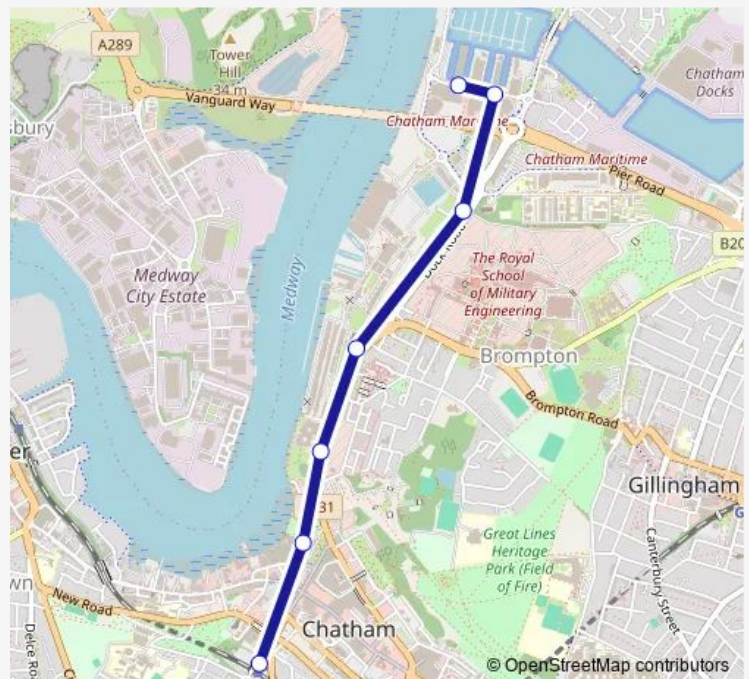

Bus 2 Dockside Outlet - Chatham

[Go to website](#)

Direction

Chatham Railway Station — Dockside Outlet

7 stops

[Open route schedule](#)

Chatham Railway Station

Waterfront Bus Station

Fort Amherst Council Offices

Dockyard Main Gate

St George's Centre

Dockside Outlet

Dockside Outlet

Route schedule

Chatham Railway Station — Dockside Outlet

Monday 08:20-23:25

Tuesday 08:20-23:25

Wednesday 08:20-23:25

Thursday 08:20-23:25

Friday 08:20-23:25

Saturday 08:45-23:25

Sunday 09:51-17:41

Route info

Direction: Chatham Railway Station

Stops: 7

Trip Duration: 0 hour 11 min

2 — Dockside Outlet - Chatham

Direction

Dockside Outlet — Chatham Railway Station

7 stops

[Open route schedule](#)

Dockside Outlet