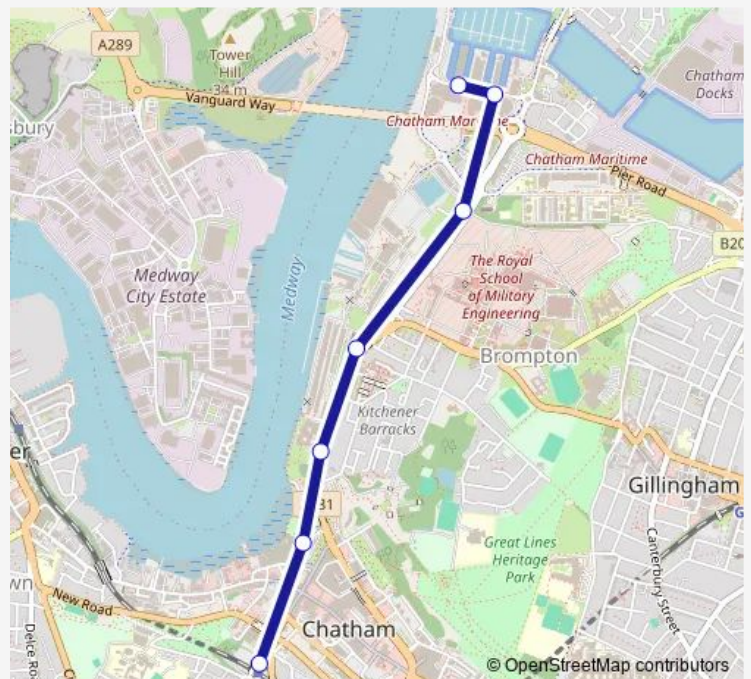

### Direction

Chatham Railway Station — Dockside Outlet

7 stops

[Open route schedule](#)

Chatham Railway Station

Waterfront Bus Station

Fort Amherst Council Offices

Dockyard Main Gate

### Route schedule

Chatham Railway Station — Dockside Outlet

Monday 08:20-23:25

Tuesday 08:20-23:25

Wednesday 08:20-23:25

Thursday 08:20-23:25

Friday 08:20-23:25

Saturday 08:45-23:25

### Route info

Direction: Chatham Railway Station

Stops: 7

Trip Duration: 0 hour 10 min

2 — Dockside Outlet - Chatham

**Direction**

Dockside Outlet — Chatham Railway Station

7 stops

[Open route schedule](#)

Dockside Outlet

Western Avenue

St George's Centre

Dockyard Main Gate

Fort Amherst Council Offices

Waterfront Bus Station

Chatham Railway Station